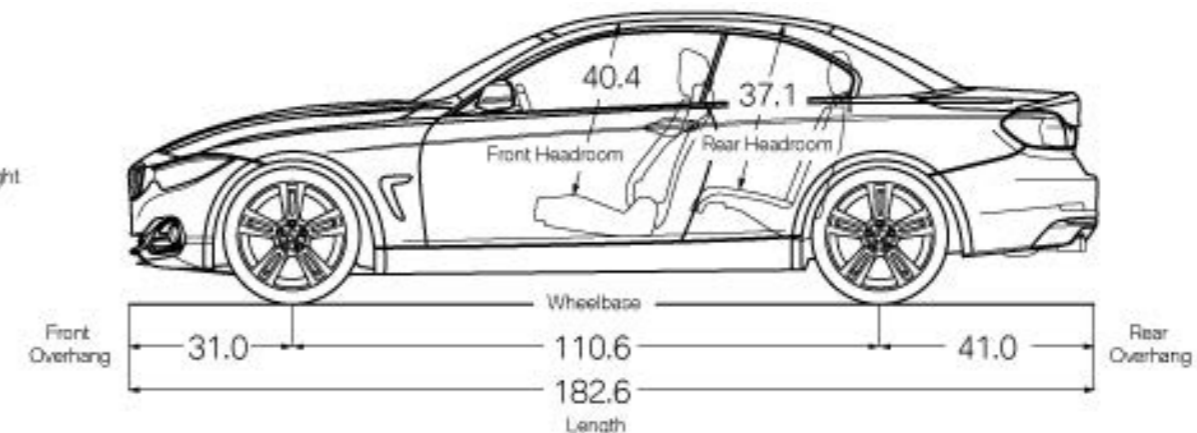

All dimensions in technical drawings are given in inches. Dimensions shown apply to 430i and 430i xDrive Convertible.