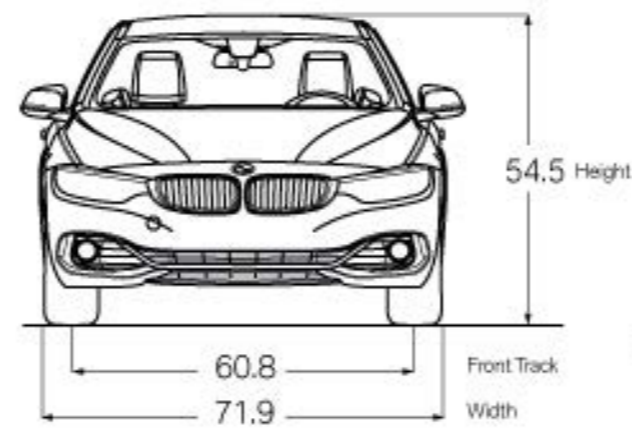

All dimensions in technical drawings are given in inches. Dimensions shown apply to 430i and 430i xDrive Convertible.