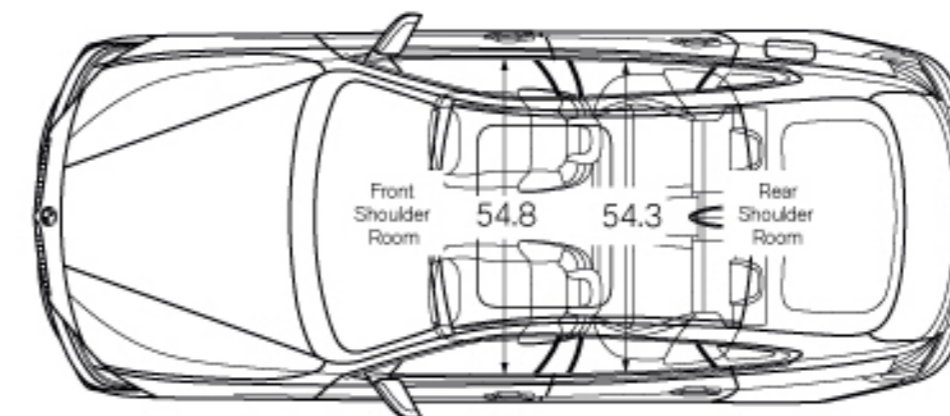

All dimensions in technical drawings are given in inches. Dimensions shown apply to 430i and 430i xDrive Gran Coupe.

Figures in [] refer to vehicles with manual transmission. Figures subject to change. Not all packages available in all models. Please visit your BMW Retailer or bmwusa.com for the most up-to-date information.