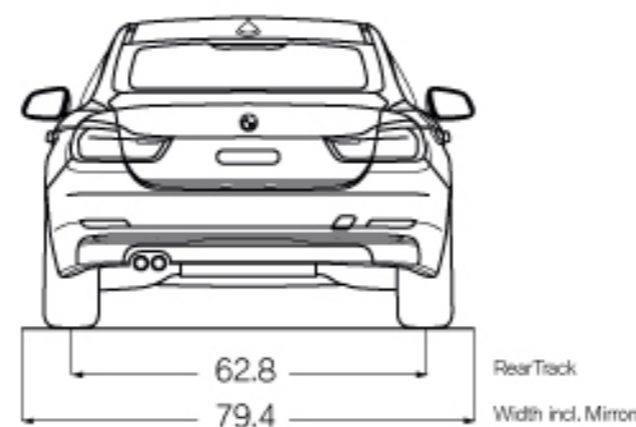

All dimensions in technical drawings are given in inches. Dimensions shown apply to 430i and 430i xDrive Coupe.

Figures in [] refer to vehicles with manual transmission. Figures subject to change. Not all packages available in all models. Please visit your BMW Retailer or bmwusa.com for the most up-to-date information.