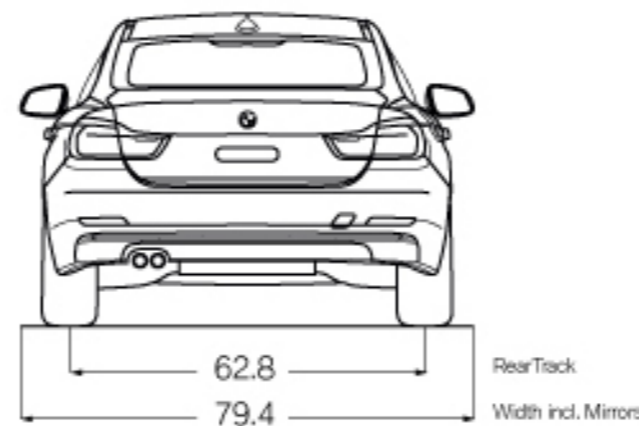

All dimensions in technical drawings are given in inches. Dimensions shown apply to 430i and 430i xDrive Gran Coupe.

Figures in [] refer to vehicles with manual transmission. Figures subject to change. Not all packages available in all models. Please visit your BMW Retailer or bmwusa.com for the most up-to-date information.