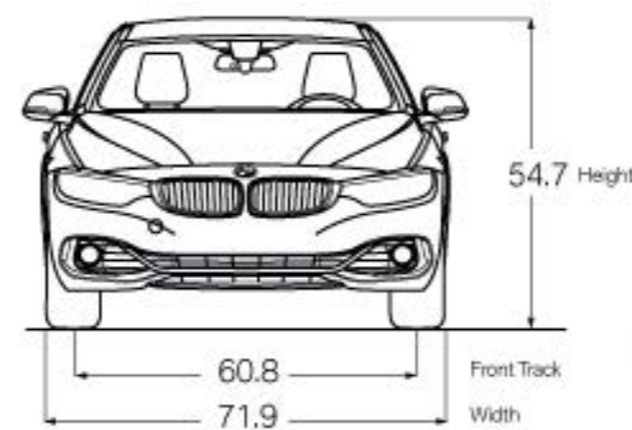

All dimensions in technical drawings are given in inches. Dimensions shown apply to 430i and 430i xDrive Gran Coupe.