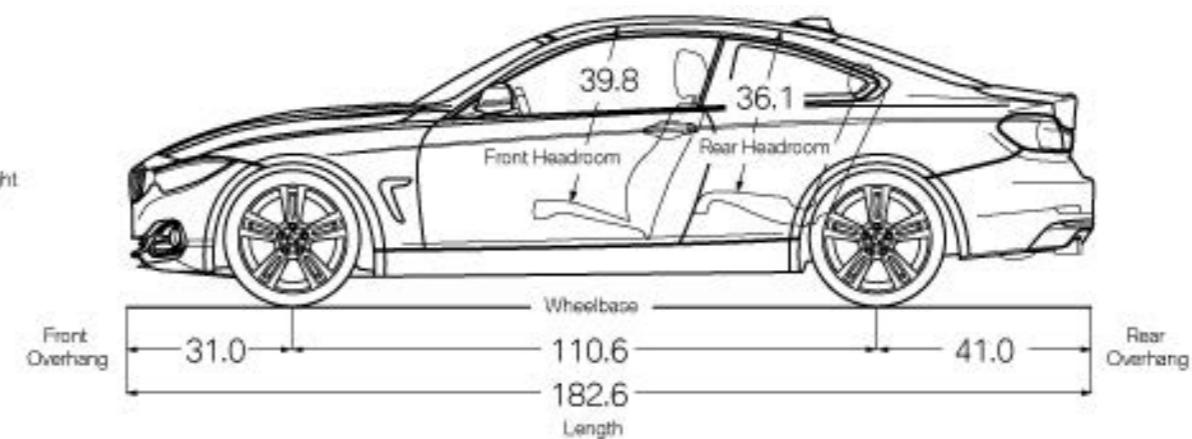

All dimensions in technical drawings are given in inches. Dimensions shown apply to 430i and 430i xDrive Coupe.