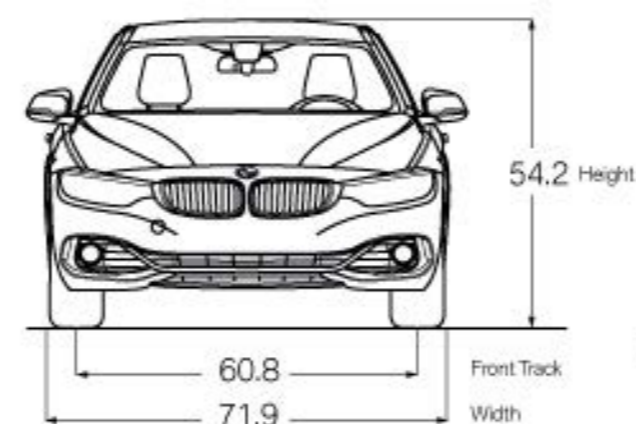

All dimensions in technical drawings are given in inches. Dimensions shown apply to 430i and 430i xDrive Coupe.

Figures in [] refer to vehicles with manual transmission. Figures subject to change. Not all packages available in all models. Please visit your BMW Retailer or bmwusa.com for the most up-to-date information.