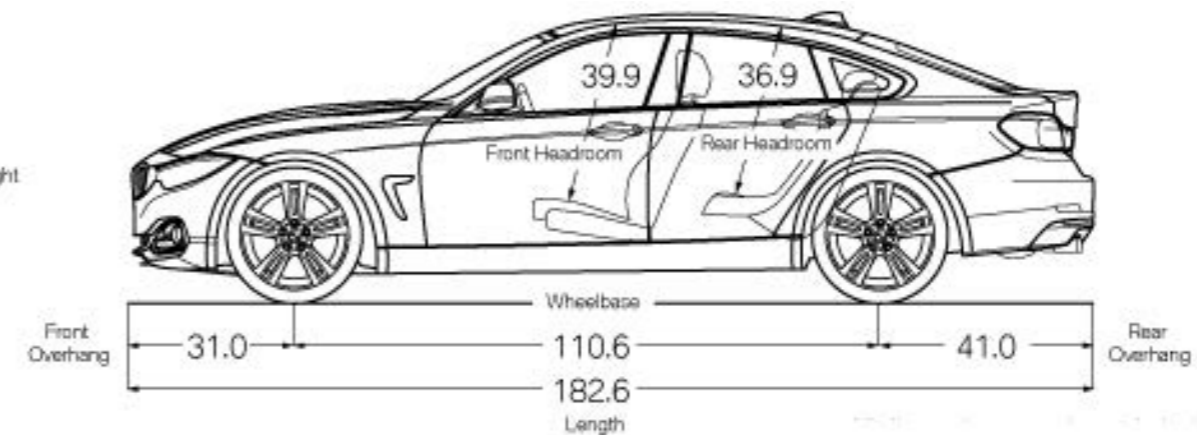

All dimensions in technical drawings are given in inches. Dimensions shown apply to 430i and 430i xDrive Gran Coupe.