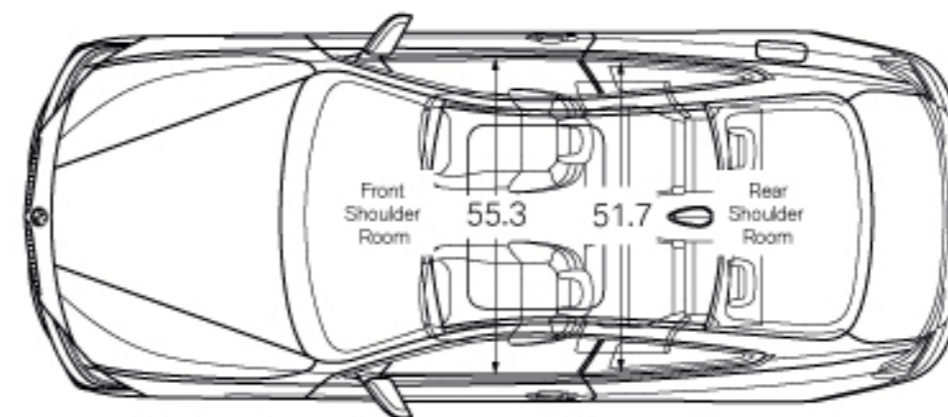

All dimensions in technical drawings are given in inches. Dimensions shown apply to 430i and 430i xDrive Coupe.

Figures in [] refer to vehicles with manual transmission. Figures subject to change. Not all packages available in all models. Please visit your BMW Retailer or bmwusa.com for the most up-to-date information.