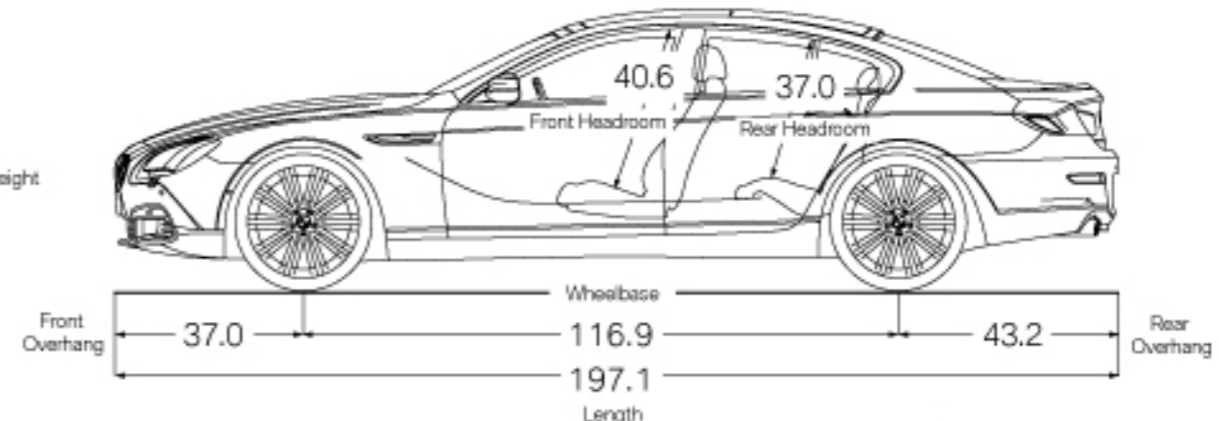

All dimensions in technical drawings are given in inches. Dimensions shown apply to 640i and 640i xDrive Gran Coupe.