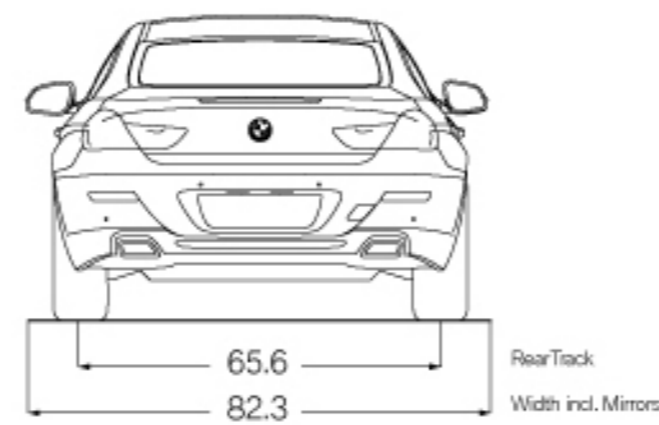

All dimensions in technical drawings are given in inches. Dimensions shown apply to 650i and 650i xDrive Coupe.

Figures subject to change. Not all packages available in all models. Please visit your BMW Retailer or bmwusa.com for the most up-to-date information.