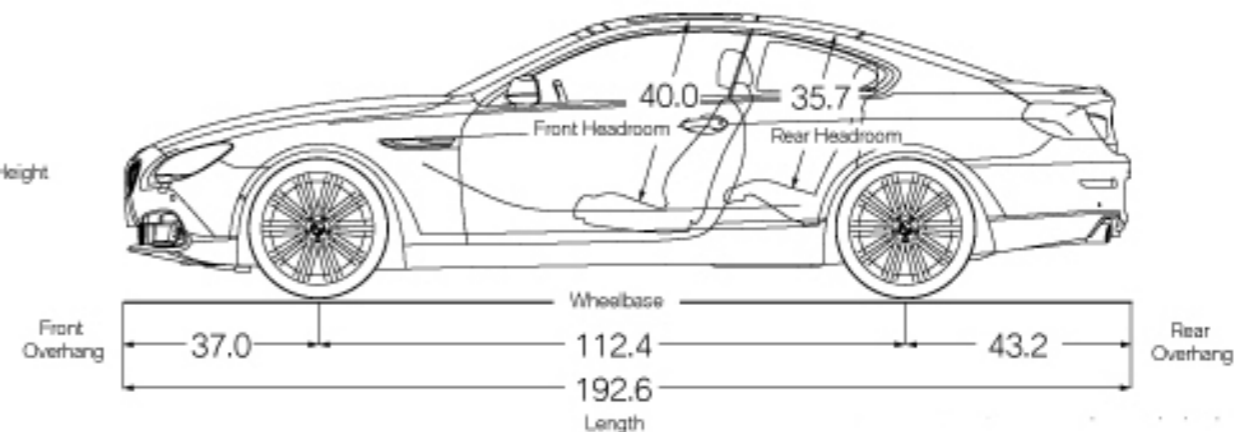

All dimensions in technical drawings are given in inches. Dimensions shown apply to 650i and 650i xDrive Coupe.