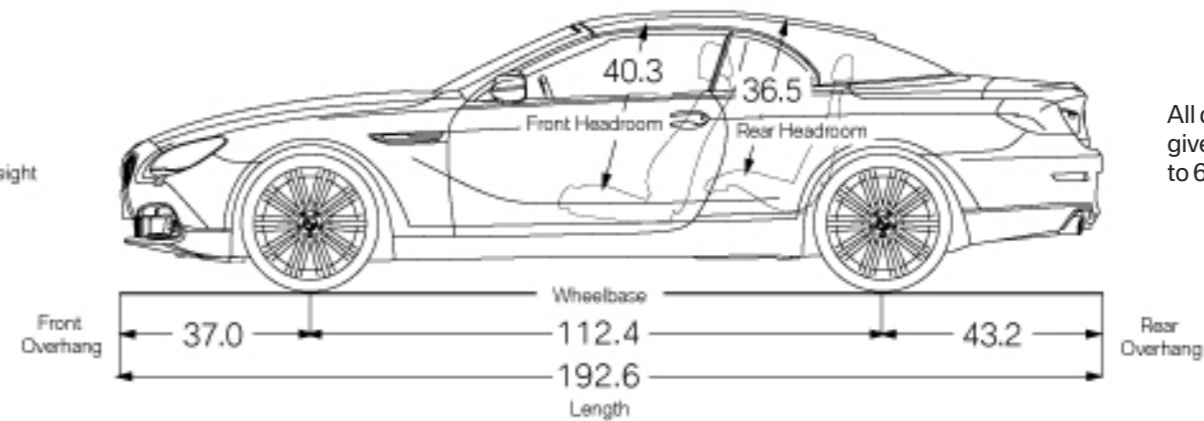

All dimensions in technical drawings are given in inches. Dimensions shown apply to 640i and 640i xDrive Convertible.

Figures subject to change. Not all packages available in all models. Please visit your BMW Retailer or bmwusa.com for the most up-to-date information.