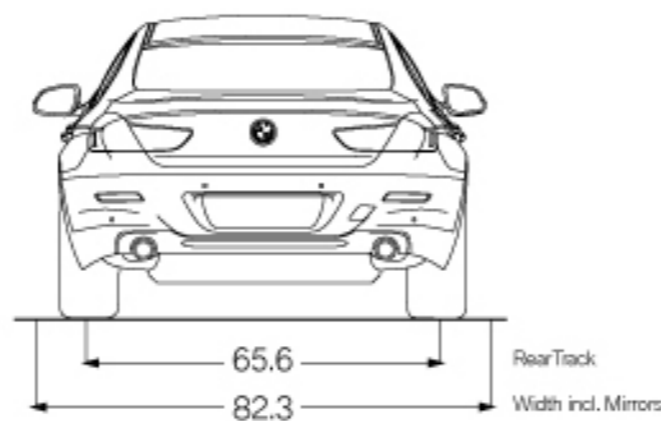

All dimensions in technical drawings are given in inches. Dimensions shown apply to 640i and 640i xDrive Gran Coupe.

Figures subject to change. Not all packages available in all models. Please visit your BMW Retailer or bmwusa.com for the most up-to-date information.