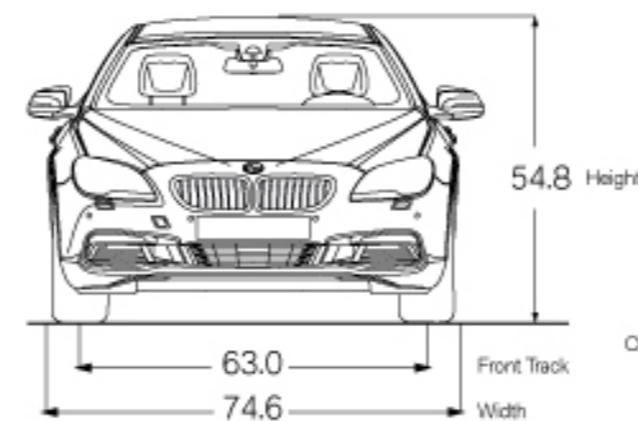

All dimensions in technical drawings are given in inches. Dimensions shown apply to 640i and 640i xDrive Gran Coupe.