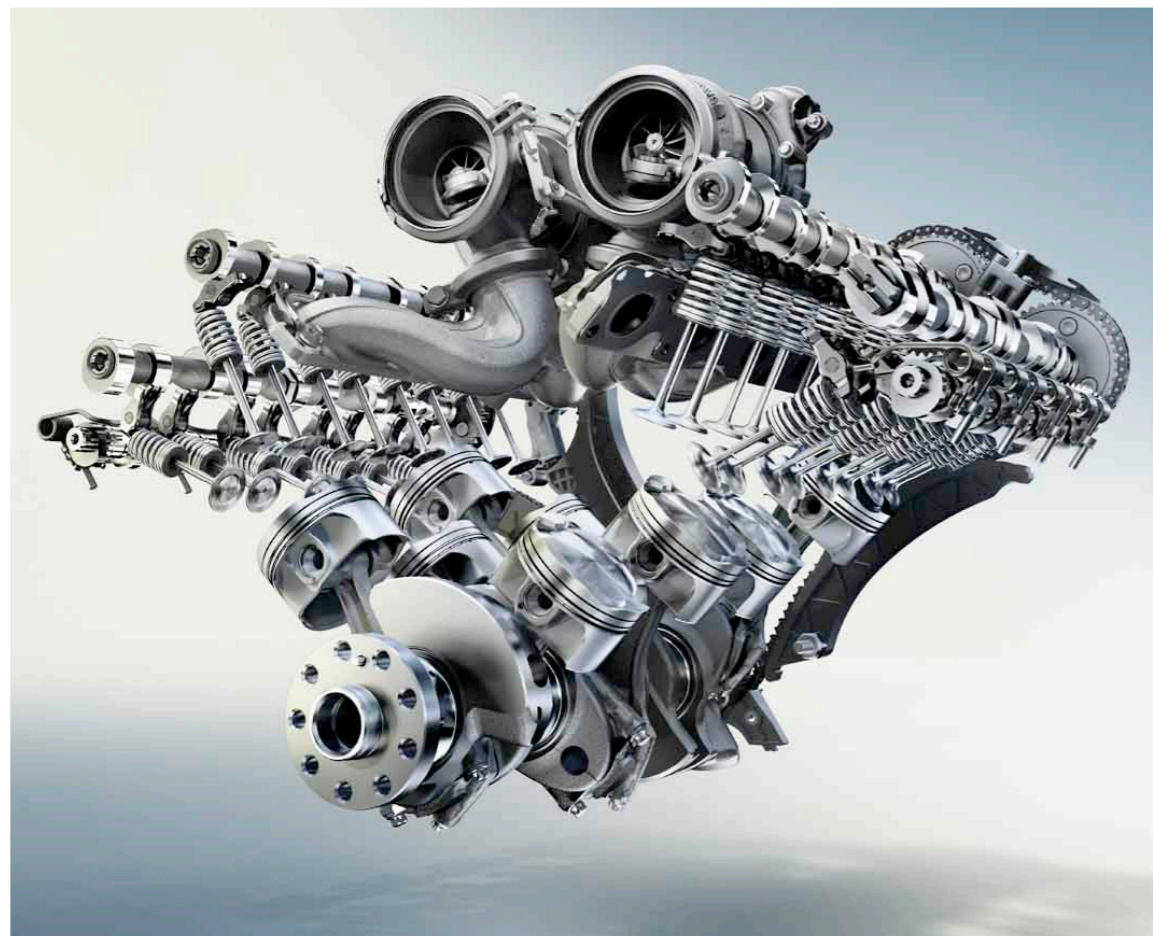

6 SERIES CONVERTIBLE

TECHNICAL DATA

	640i	640i xDrive	650i	650i xDrive
ENGINE	3.0-liter Twinpower Turbo inline 6-cylinder 315 hp @ 5800 / 330 @ 1300–4500		4.4-liter Twinpower Turbo V-8 445 hp @ 5500 / 480 @ 2000–4500	
OUTPUT @ RPM				
0-60 MPH (sec)¹	5.4	5.3	4.5	4.4
CITY / HIGHWAY / COMBINED MPG	23/20/29	19/28/22	17/24/19	15/24/18