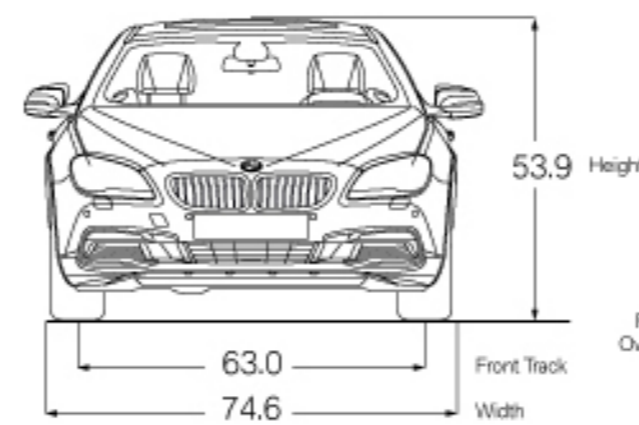

All dimensions in technical drawings are given in inches. Dimensions shown apply to 650i and 650i xDrive Coupe.