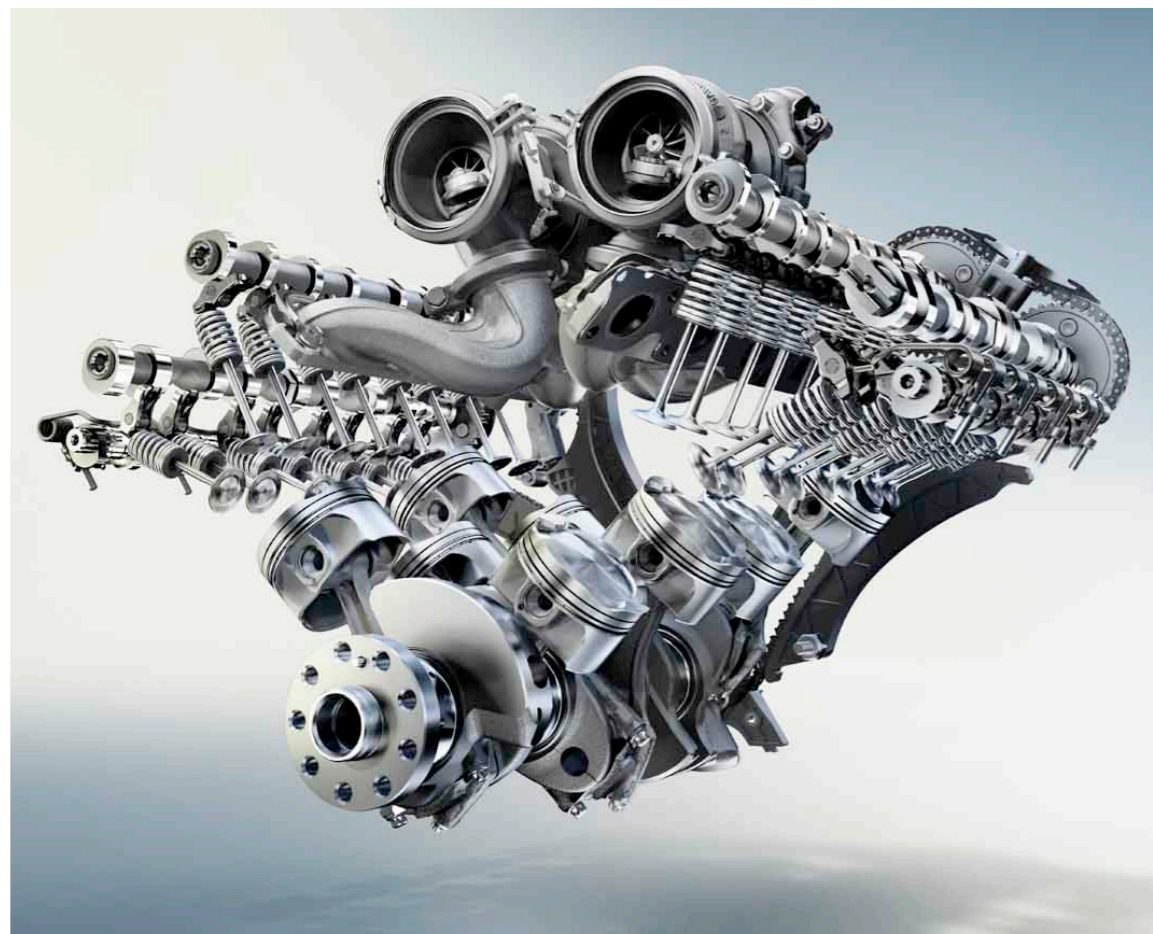

6 SERIES GRAN COUPE

TECHNICAL DATA

	640i	640i xDrive	650i	650i xDrive
ENGINE	3.0-liter Twinpower Turbo inline 6-cylinder 315 hp @ 5800 / 330 @ 1300–4500		4.4-liter Twinpower Turbo V-8 445 hp @ 5500 / 480 @ 2000–4500	
OUTPUT @ RPM				
0-60 MPH (sec)¹	5.4	5.2	4.5	4.3
CITY / HIGHWAY / COMBINED MPG	20/29/23	19/28/22	17/24/19	15/24/18