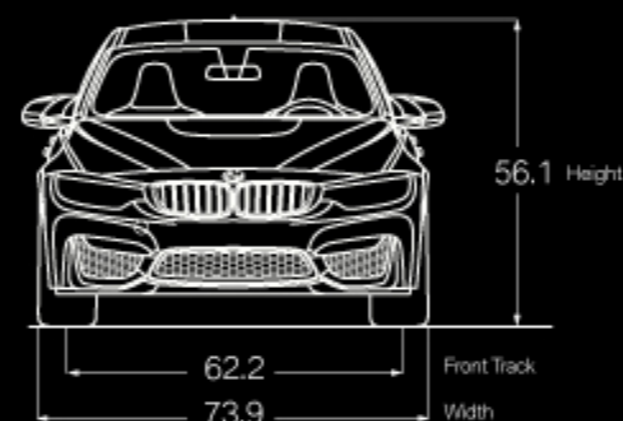

ENGINE	3.0-liter M TwinPower Turbo inline 6-cylinder
OUTPUT @ RPM	425 hp @ 5500–7300 / 406 lb-ft @ 1850–5500
0-60 MPH (sec)¹	3.9 [4.1]
CITY / HIGHWAY / COMBINED MPG	17/24/19 [17/26/20]

All dimensions in technical drawings are given in inches.