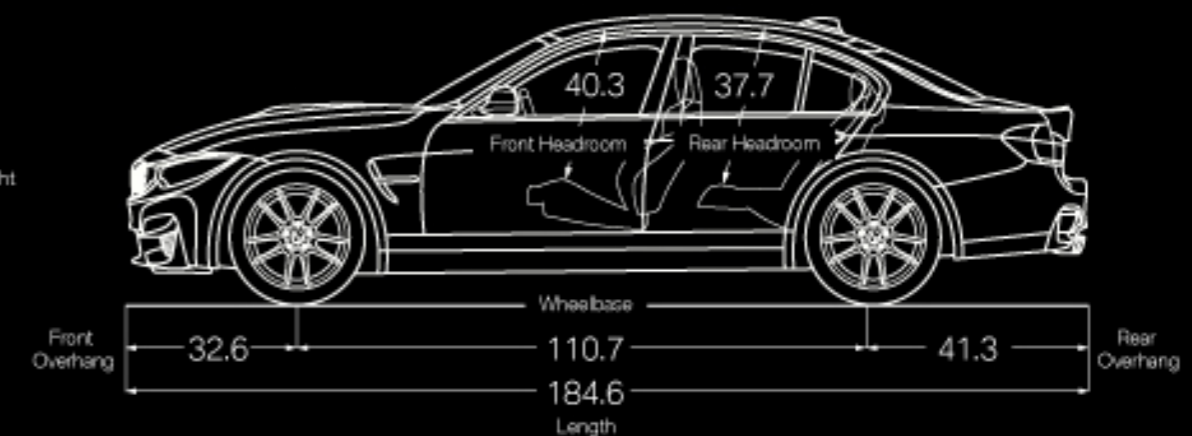

ENGINE	3.0-liter M TwinPower Turbo inline 6-cylinder
OUTPUT @ RPM	425 hp @ 5500–7300 / 406 lb-ft @ 1850–5500
0-60 MPH (sec)¹	3.9 [4.1]
CITY / HIGHWAY / COMBINED MPG	17/24/19 [17/26/20]

All dimensions in technical drawings are given in inches.