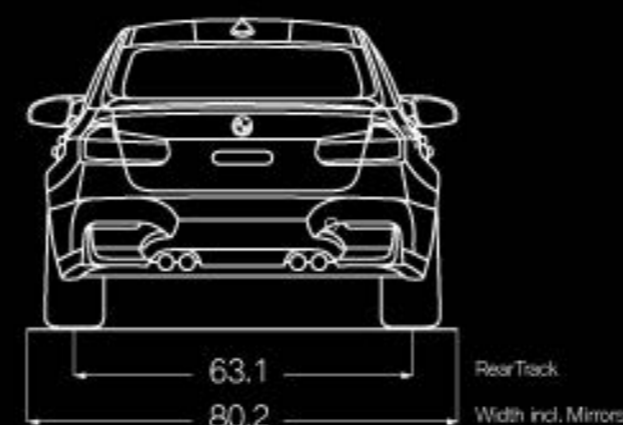

M3 SEDAN

TECHNICAL DATA

ENGINE	3.0-liter M TwinPower Turbo inline 6-cylinder
OUTPUT @ RPM	425 hp @ 5500–7300 / 406 lb-ft @ 1850–5500
0-60 MPH (sec) ¹	3.9 [4.1]
CITY / HIGHWAY / COMBINED MPG	17/24/19 [17/26/20]

All dimensions in technical drawings are given in inches.

Figures in [] refer to vehicles with manual transmission. Figures subject to change. Not all packages available in all models. Please visit your BMW Retailer or bmwusa.com for the most up-to-date information.