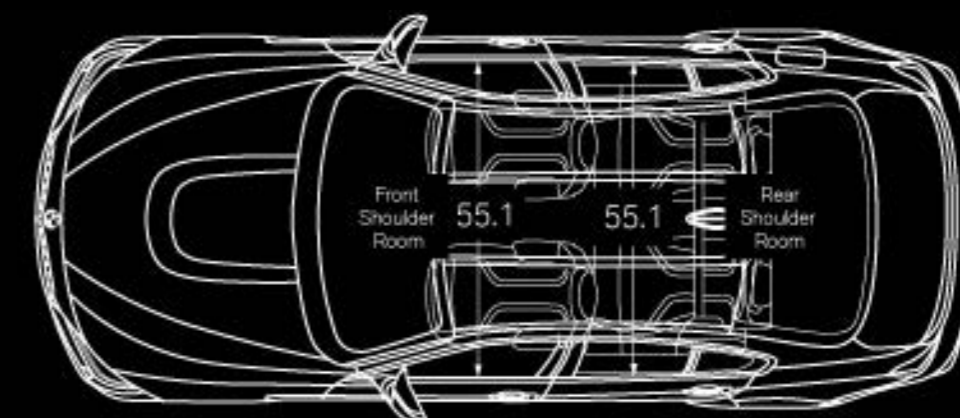

ENGINE	3.0-liter M TwinPower Turbo inline 6-cylinder
OUTPUT @ RPM	425 hp @ 5500–7300 / 406 lb-ft @ 1850–5500
0-60 MPH (sec)¹	3.9 [4.1]
CITY / HIGHWAY / COMBINED MPG	17/24/19 [17/26/20]

All dimensions in technical drawings are given in inches.