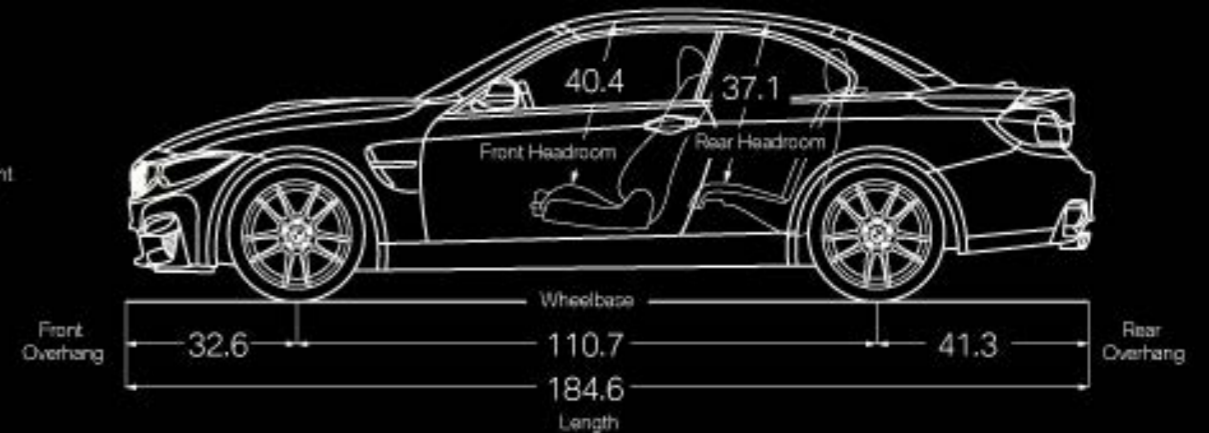

ENGINE	3.0-liter M TwinPower Turbo inline 6-cylinder
OUTPUT @ RPM	425 hp @ 5500-7300 / 406 lb-ft @ 1850-5500
0-60 MPH (sec)¹	4.2 [4.4]
CITY / HIGHWAY / COMBINED MPG	17/24/19 [17/26/20]

All dimensions in technical drawings are given in inches.