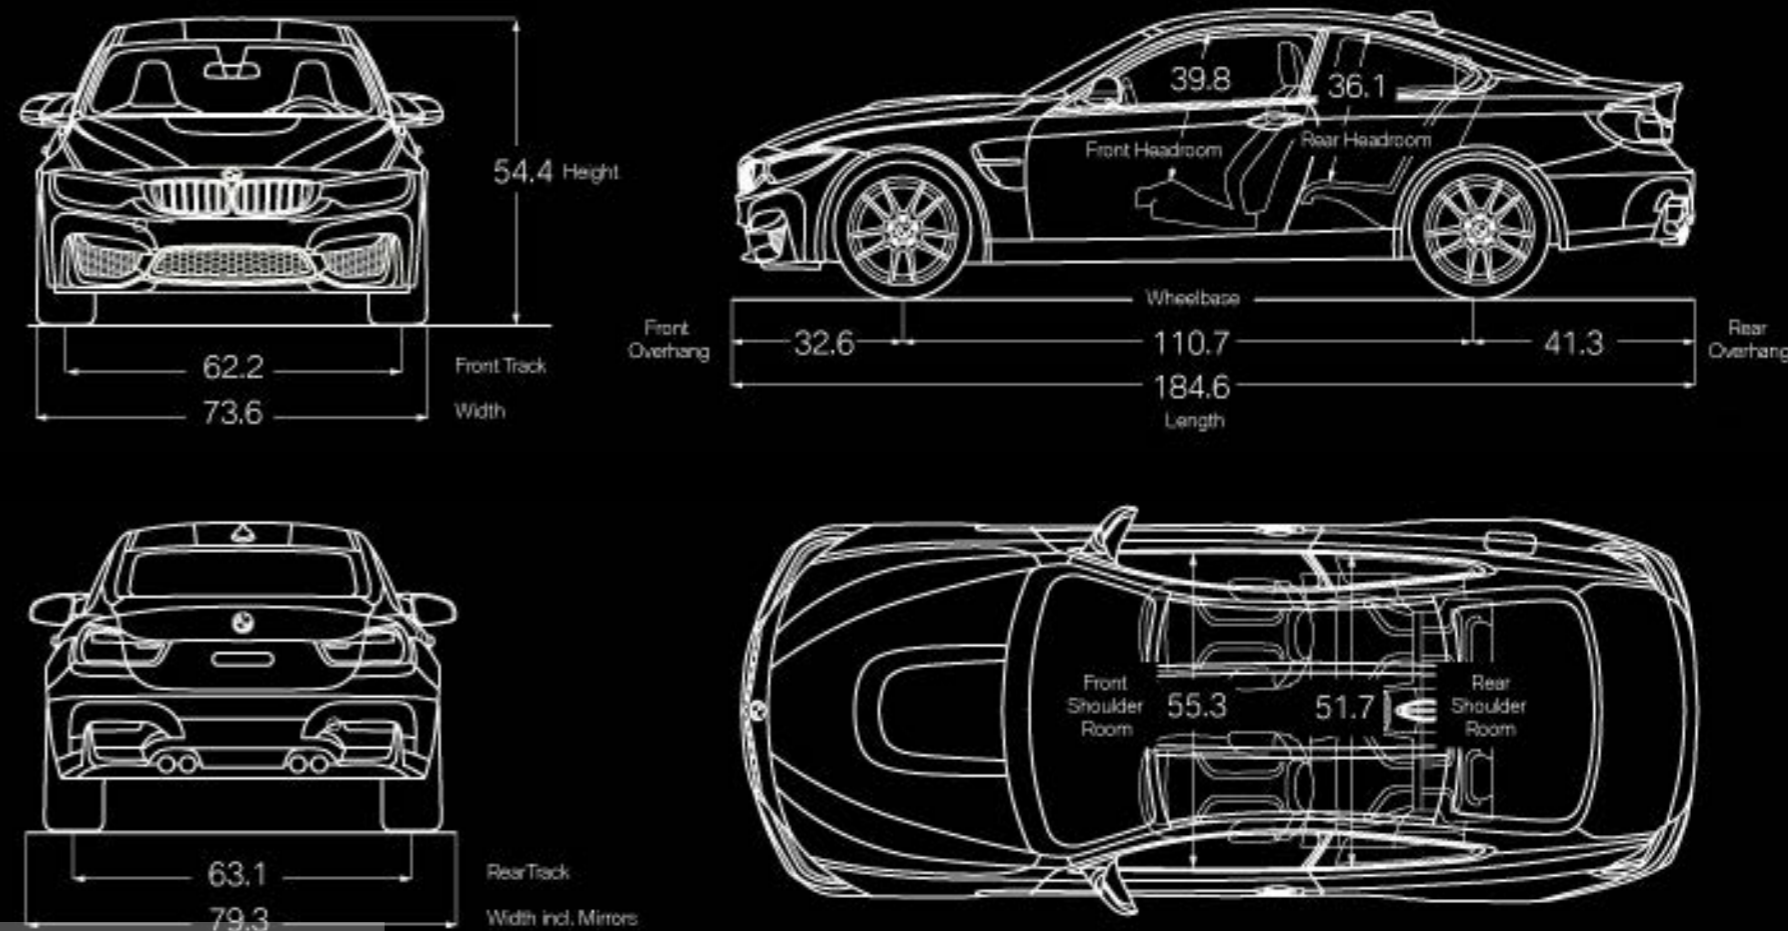

ENGINE	3.0-liter M TwinPower Turbo Inline 6-cylinder
OUTPUT @ RPM	425 hp @ 5500-7300 / 406 lb-ft @ 1850-5500
0-60 MPH (sec)¹	3.9 [4.1]
CITY / HIGHWAY / COMBINED MPG	17/24/19 [17/26/20]

All dimensions in technical drawings are given in inches.