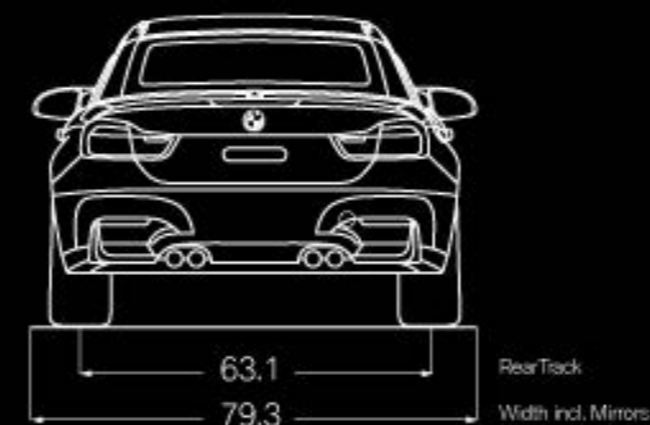

ENGINE	3.0-liter M TwinPower Turbo inline 6-cylinder
OUTPUT @ RPM	425 hp @ 5500-7300 / 406 lb-ft @ 1850-5500
0-60 MPH (sec)¹	4.2 [4.4]
CITY / HIGHWAY / COMBINED MPG	17/24/19 [17/26/20]

All dimensions in technical drawings are given in inches.