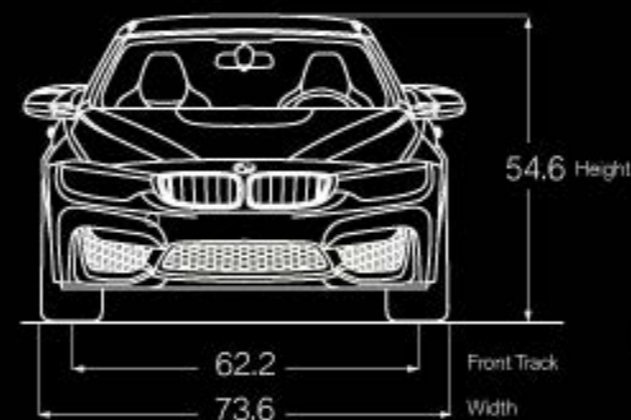

ENGINE	3.0-liter M TwinPower Turbo inline 6-cylinder
OUTPUT @ RPM	425 hp @ 5500-7300 / 406 lb-ft @ 1850-5500
0-60 MPH (sec)¹	4.2 [4.4]
CITY / HIGHWAY / COMBINED MPG	17/24/19 [17/26/20]

All dimensions in technical drawings are given in inches.