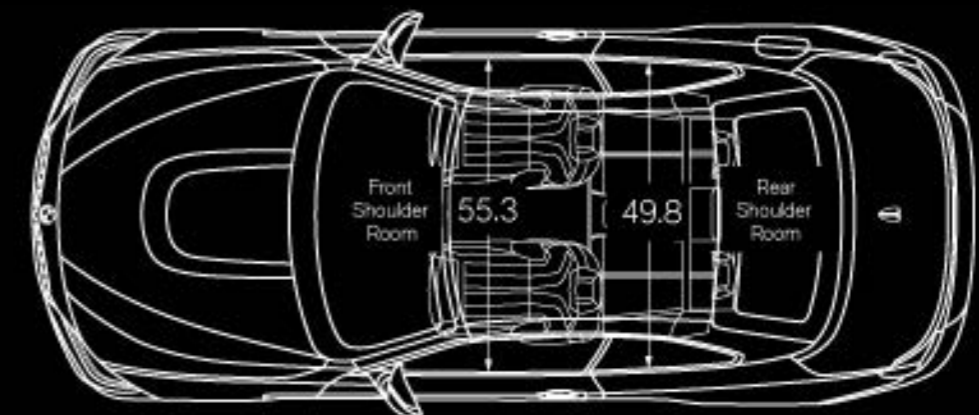

ENGINE	3.0-liter M TwinPower Turbo inline 6-cylinder
OUTPUT @ RPM	425 hp @ 5500-7300 / 406 lb-ft @ 1850-5500
0-60 MPH (sec)¹	4.2 [4.4]
CITY / HIGHWAY / COMBINED MPG	17/24/19 [17/26/20]

All dimensions in technical drawings are given in inches.