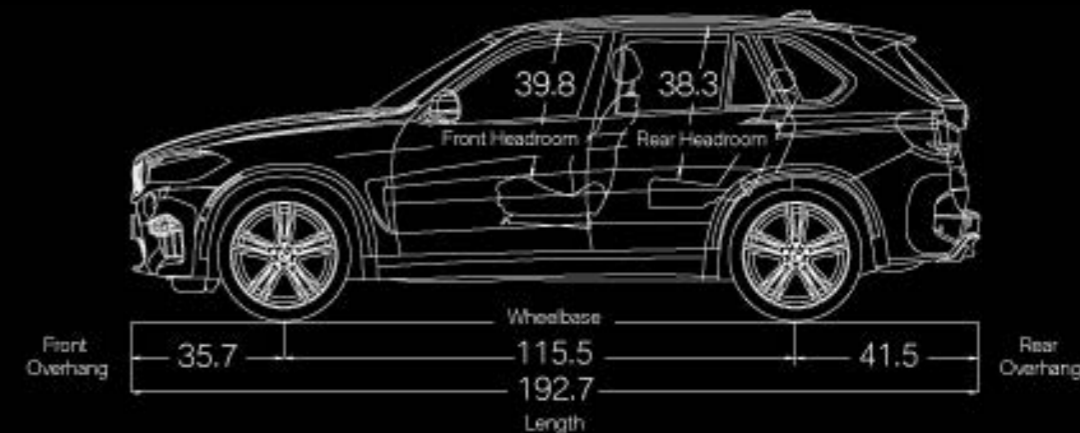

ENGINE	4.4-liter M TwinPower Turbo V-8
OUTPUT @ RPM	567 hp @ 6000–6500 / 553 lb-ft @ 2200–5000
0-60 MPH (sec)¹	4.0
CITY / HIGHWAY / COMBINED MPG	14/19/16

All dimensions in technical drawings are given in inches.