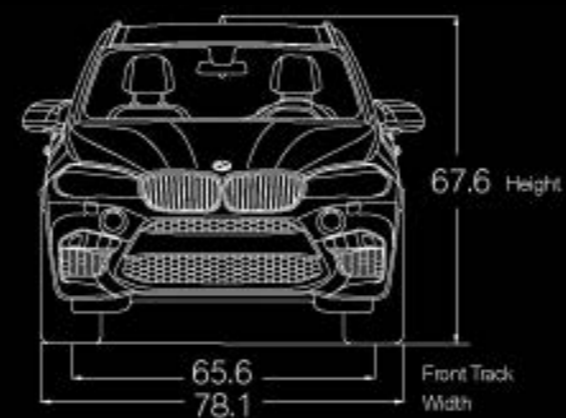

Get the latest information on standard and optional features, packages and technical specifications. Visit bmwusa.com and select the BMW model of your choice.

X5 M

TECHNICAL DATA

ENGINE	4.4-liter M TwinPower Turbo V-8
OUTPUT @ RPM	567 hp @ 6000–6500 / 553 lb-ft @ 2200–5000
0-60 MPH (sec) ¹	4.0
CITY / HIGHWAY / COMBINED MPG	14/19/16

All dimensions in technical drawings are given in inches.

Figures subject to change. Not all packages available in all models. Please visit your BMW Retailer or bmwusa.com for the most up-to-date information.