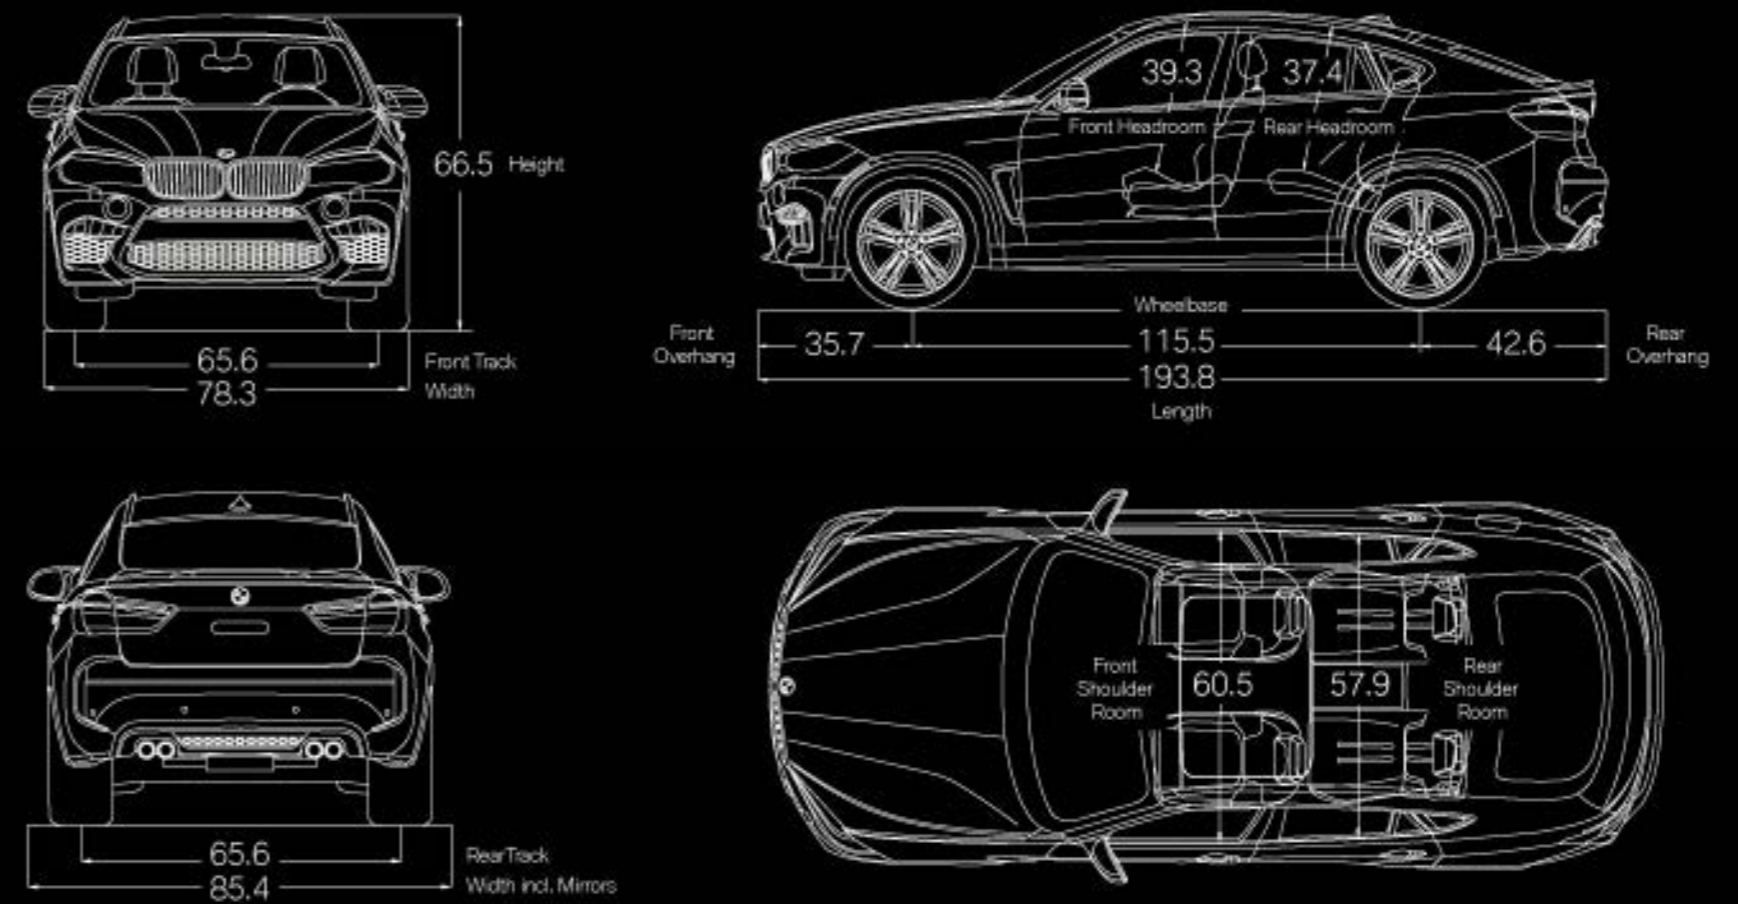

Get the latest information on standard and optional features, packages and technical specifications. Visit bmwusa.com and select the BMW model of your choice.

X6 M

TECHNICAL DATA

ENGINE	4.4-liter M TwinPower Turbo V-8
OUTPUT @ RPM	567 hp @ 6000–6500 / 553 lb-ft @ 2200–5000
0-60 MPH (sec) ¹	4.0
CITY / HIGHWAY / COMBINED MPG	14/19/16

All dimensions in technical drawings are given in inches.

Figures subject to change. Not all packages available in all models. Please visit your BMW Retailer or bmwusa.com for the most up-to-date information.