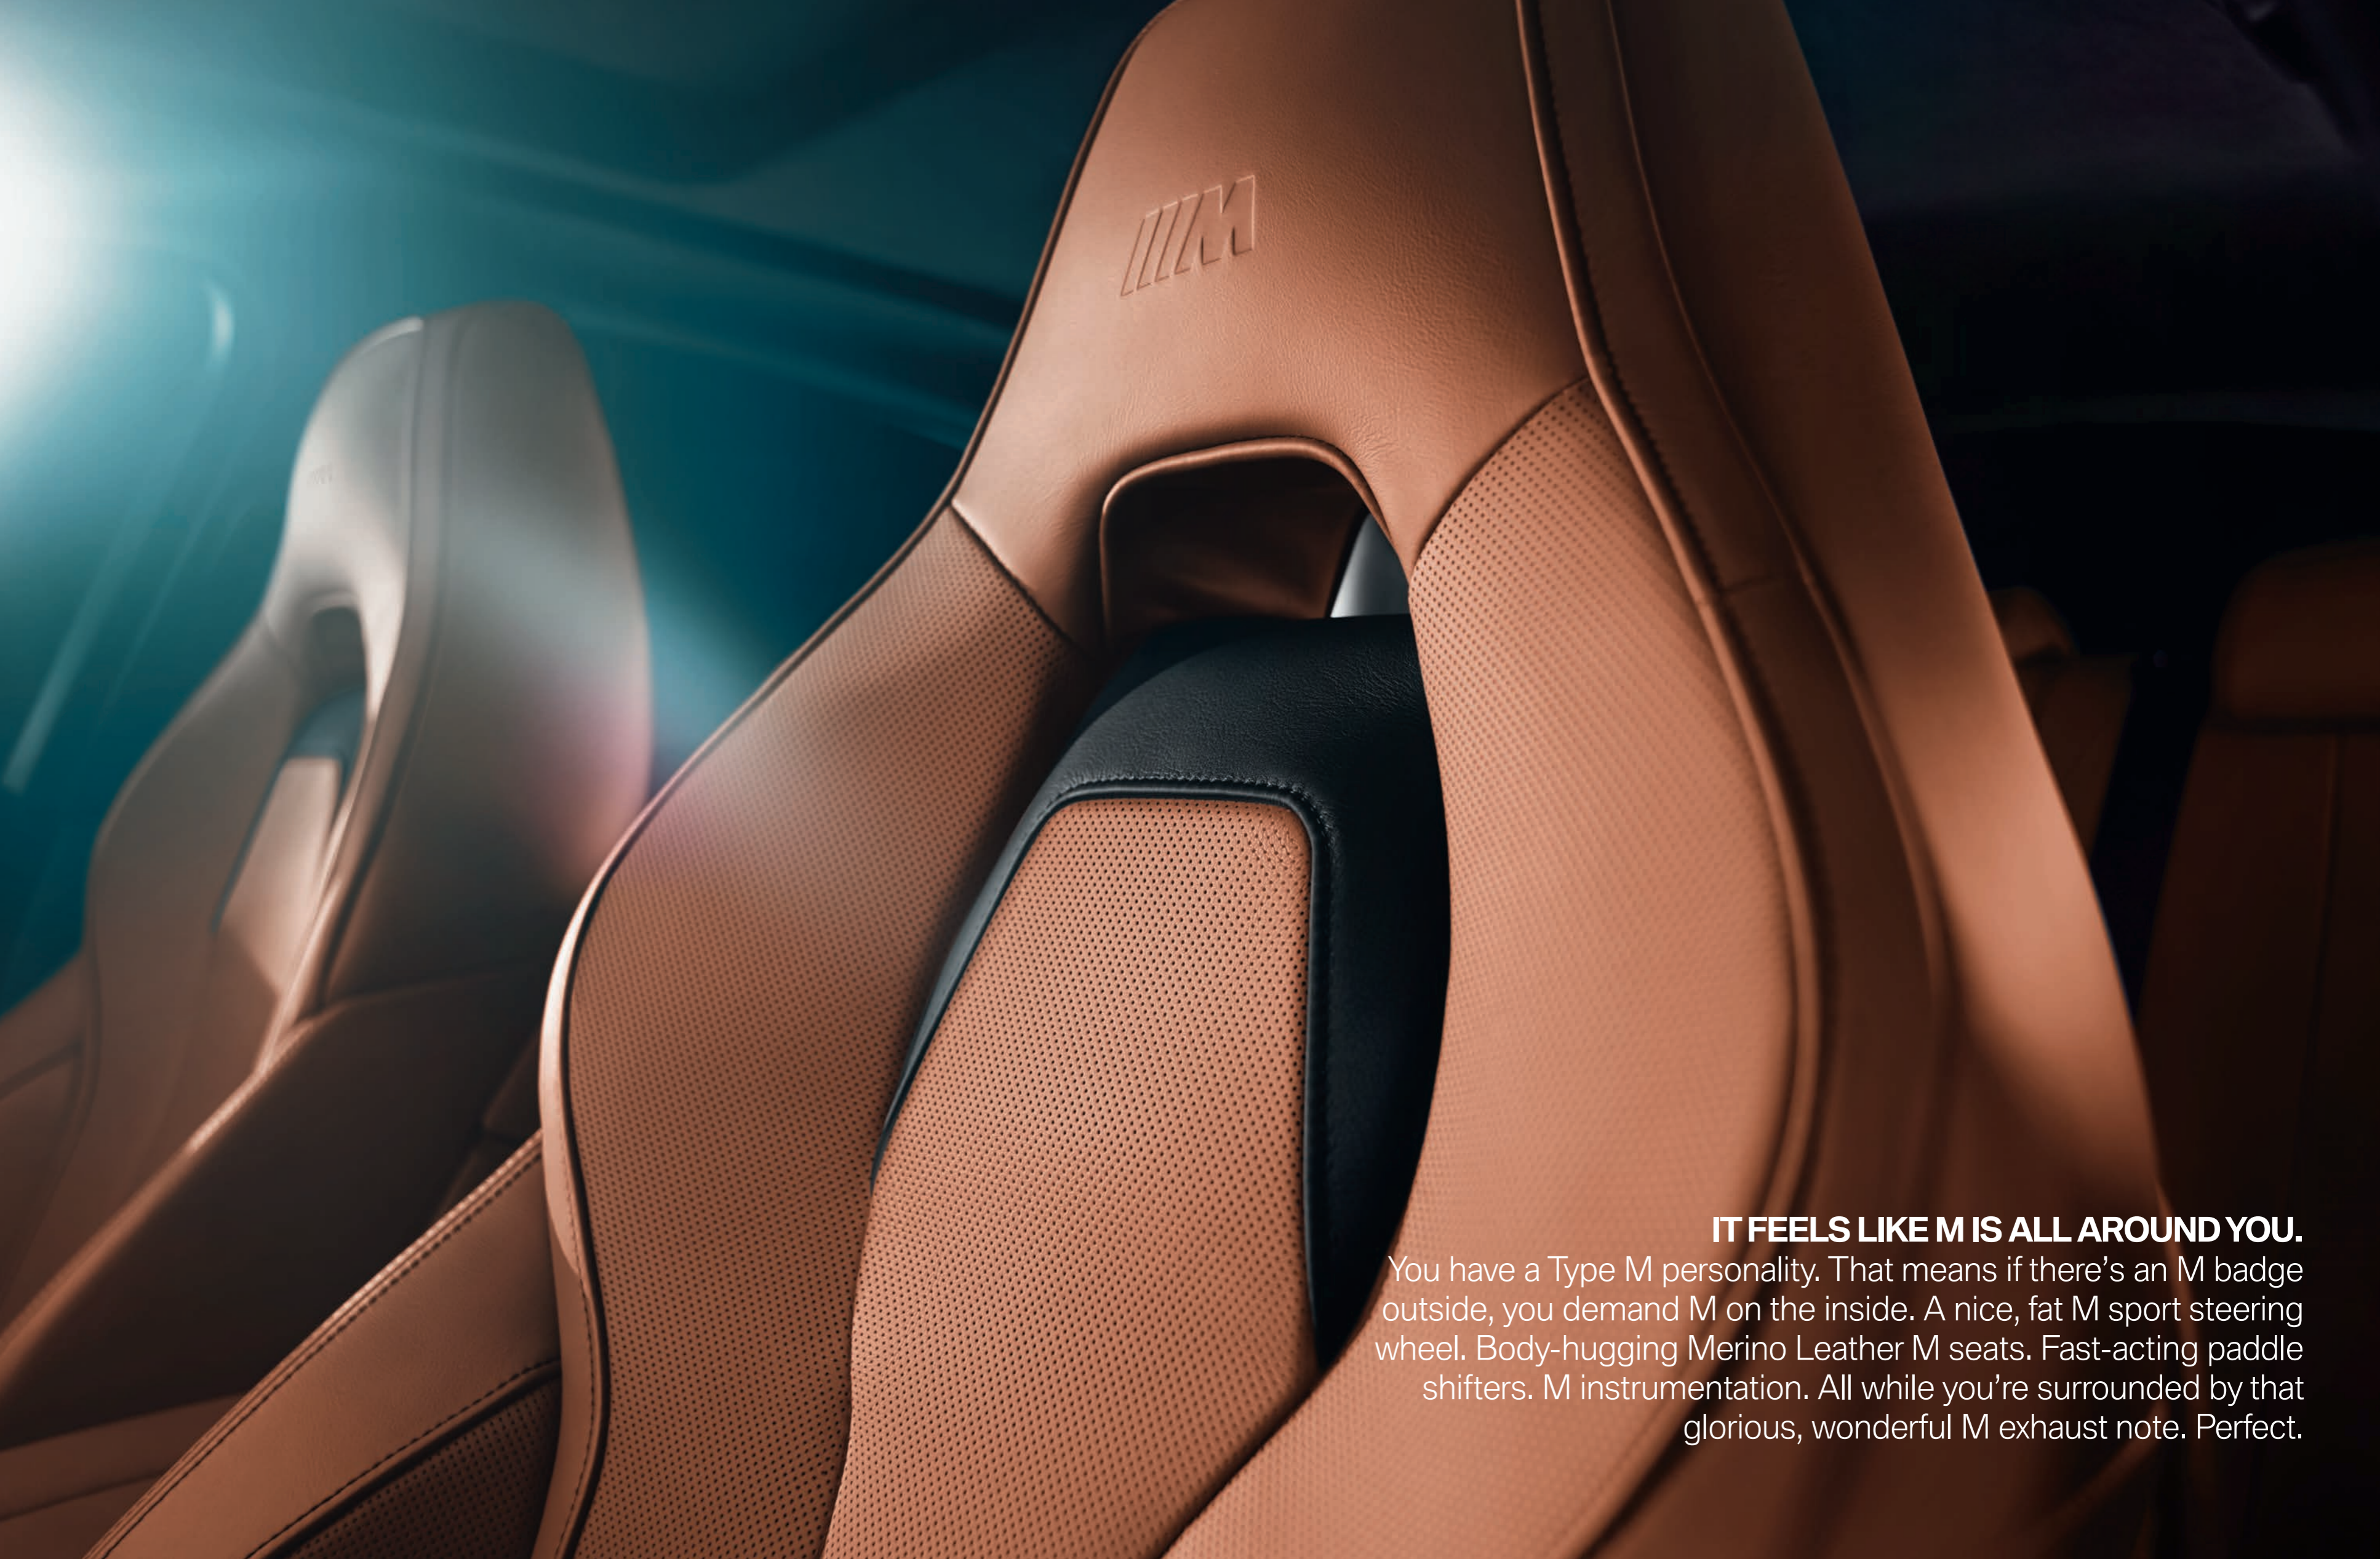

IT FEELS LIKE M IS ALL AROUND YOU.

You have a Type M personality. That means if there's an M badge outside, you demand M on the inside. A nice, fat M sport steering wheel. Body-hugging Merino Leather M seats. Fast-acting paddle shifters. M instrumentation. All while you're surrounded by that glorious, wonderful M exhaust note. Perfect.