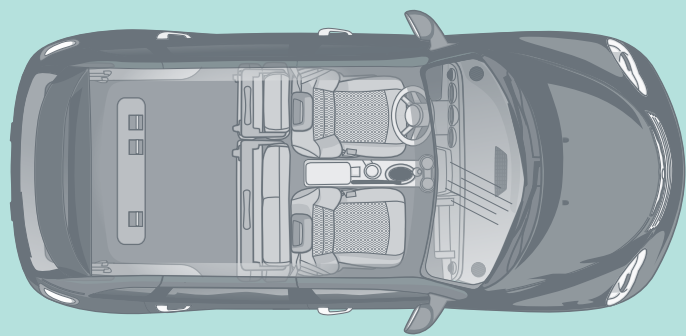

WITNESS VERSATILITY

Life is rarely the same one day to the next; that's why PT Cruiser offers extreme flexibility and a host of adaptable functions and features. Its versatility begins with 76 cu ft of cargo room, an available fold-flat front-passenger seat that doubles as a flat working surface, and a rear Fold-and-Tumble split-folding second-row bench seat that can fold down or be completely removed. The movable front and rear seats configure to the tune of 32 different seating and cargo space arrangements. Even objects up to eight feet in length easily find a resting place inside this cruiser, making PT Cruiser perfect for moving people, cargo, or any combination of the two.