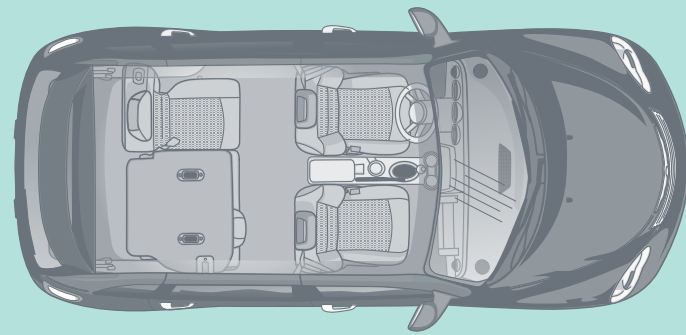

WITNESS VERSATILITY

Life is rarely the same one day to the next; that's why PT Cruiser offers extreme flexibility and a host of adaptable functions and features. Its versatility begins with 76 cu ft of cargo room, an available fold-flat front-passenger seat that doubles as a flat working surface, and a rear Fold-and-Tumble split-folding second-row bench seat that can fold down or be completely removed. The movable front and rear seats configure to the tune of 32 different seating and cargo space arrangements. Even objects up to eight feet in length easily find a resting place inside this cruiser, making PT Cruiser perfect for moving people, cargo, or any combination of the two.