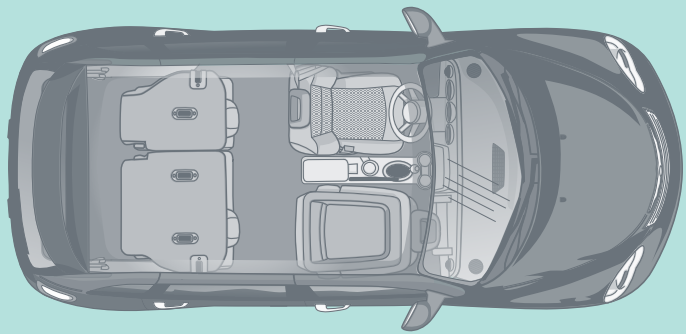

WITNESS VERSATILITY

Life is rarely the same one day to the next; that's why PT Cruiser offers extreme flexibility and a host of adaptable functions and features. Its versatility begins with 76 cu ft of cargo room, an available fold-flat front-passenger seat that doubles as a flat working surface, and a rear Fold-and-Tumble split-folding second-row bench seat that can fold down or be completely removed. The movable front and rear seats configure to the tune of 32 different seating and cargo space arrangements. Even objects up to eight feet in length easily find a resting place inside this cruiser, making PT Cruiser perfect for moving people, cargo, or any combination of the two.