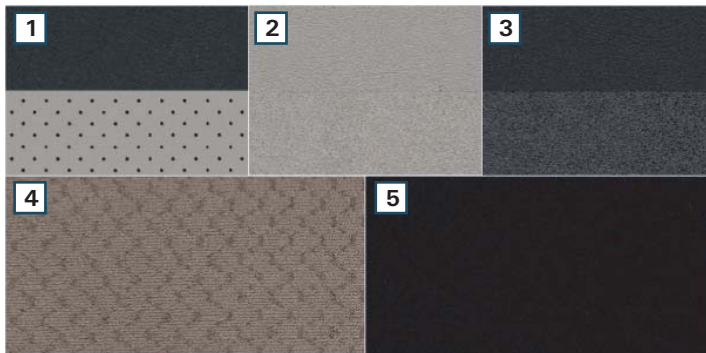

For more information, please visit www.chrysler.com/sebring_sedan

SEBRING SEDAN COLOR OPTIONS

Bright Silver Metallic

Brilliant Black

Silver Steel Metallic

Inferno Red

Light Almond

Magnesium

Satin Jade

Stone White

Midnight Blue

TSi is only available in Bright Silver Metallic, Silver Steel Metallic and Brilliant Black Crystal Pearl

AVAILABLE EXTERIOR COLORS

AVAILABLE SEAT COLORS

1. Dark Slate Gray Royale Leather-Trimmed with Light Taupe AxisPerforated Leather Inserts and Light Taupe Stitching
2. Light Taupe Royale Leather-Trimmed with Preferred Suede? Accents
3. Dark Slate Gray Royale Leather-Trimmed with Preferred Suede Accents
4. Taupe Russell Cloth
5. Dark Slate Gray Russell Cloth