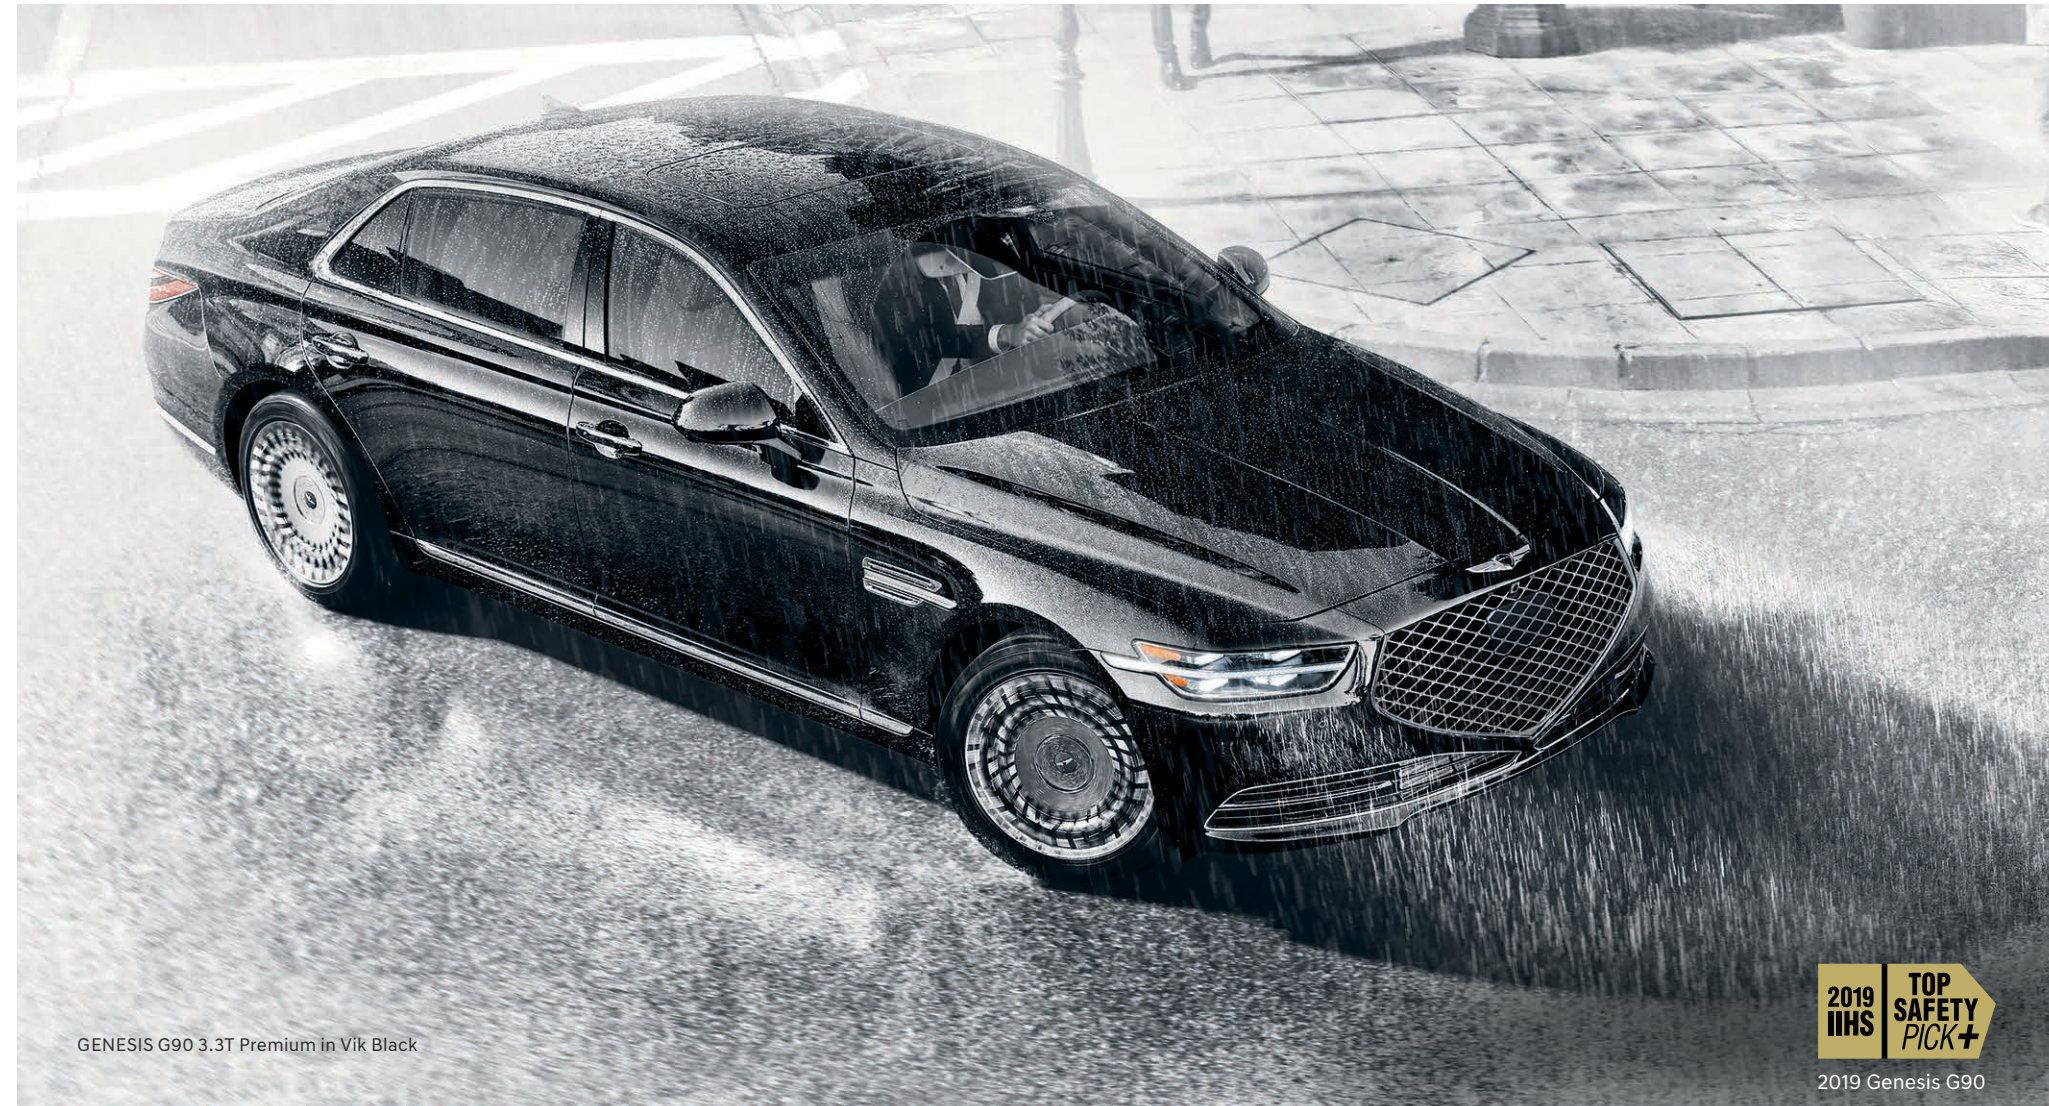

A SIXTH SENSE FOR SAFETY.

Genesis believes it has a responsibility to make driving on increasingly chaotic roads safer. Not just for you and your occupants, but for other drivers and pedestrians as well. That's why the 2020 G90 comes equipped with the most comprehensive set of standard safety

and driver assist features in the premium luxury class.³ And like every Genesis model, the G90 has been awarded the highest safety achievements in the industry, including an IIHS 2019 Top Safety Pick+ rating.⁴

GENESIS G90 3.3T Premium in Vik Black

2019 Genesis G90