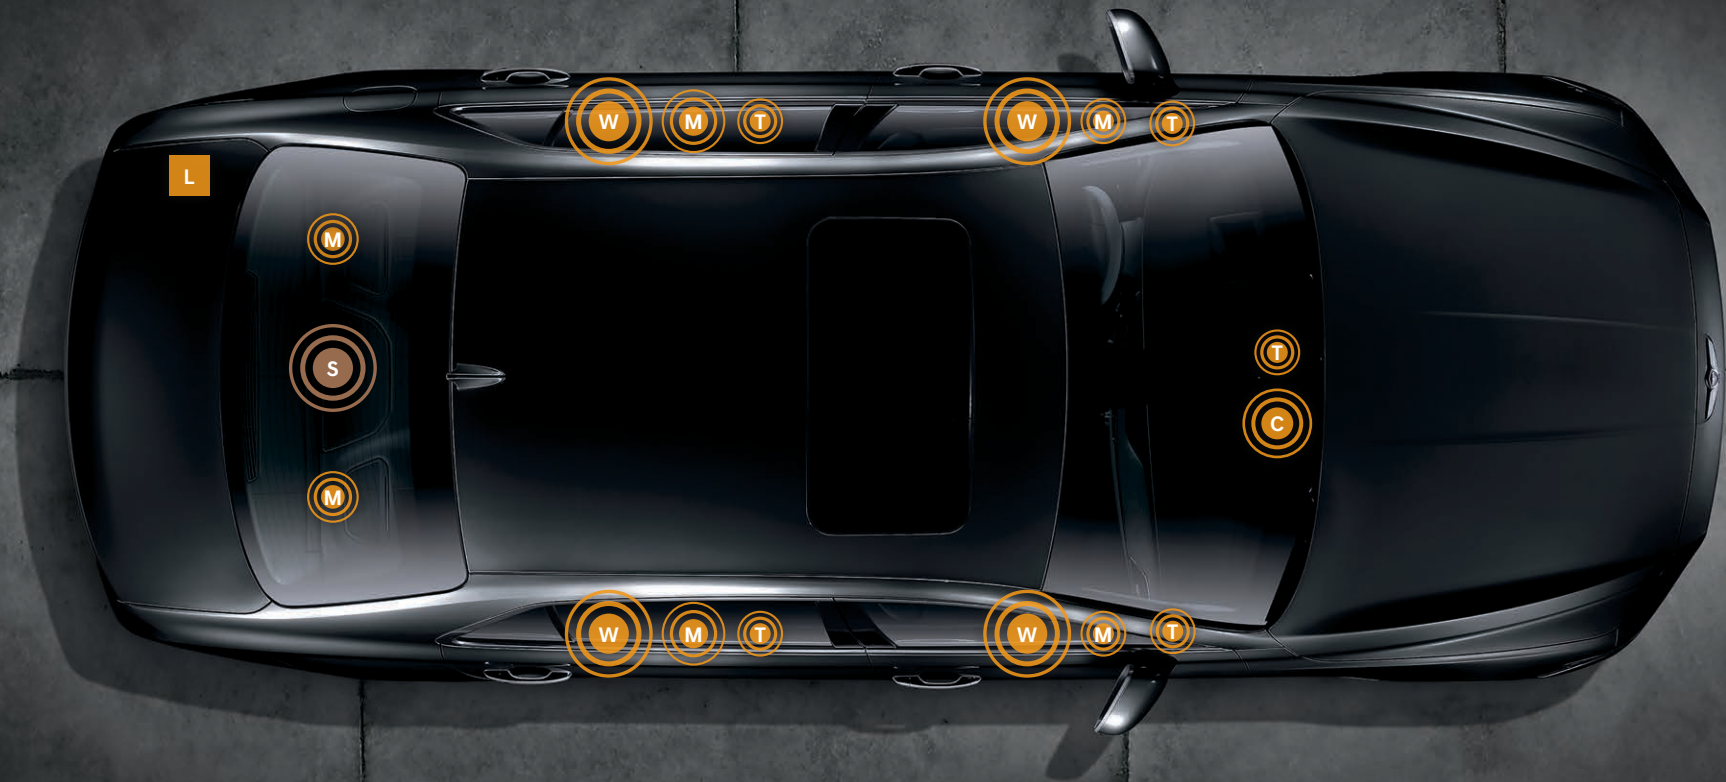

YOUR PERSONAL CONCERT HALL.

A powerful Lexicon® premium audio system with QuantumLogic® Surround sounds like your own world-class concert hall. It combines 900 Watts of power and Clari-Fi™ Music Restoration Technology

with patented signal extraction technology to create rich multi-channel sound reproduction. Each high-efficiency speaker is perfectly tuned to the G90's acoustic signature for an immersive

listening experience at every seating position. So whatever you're enjoying – from HD Radio™ and streaming playlists to SiriusXM® Satellite Radio – you'll hear it all with remarkable clarity.²⁰