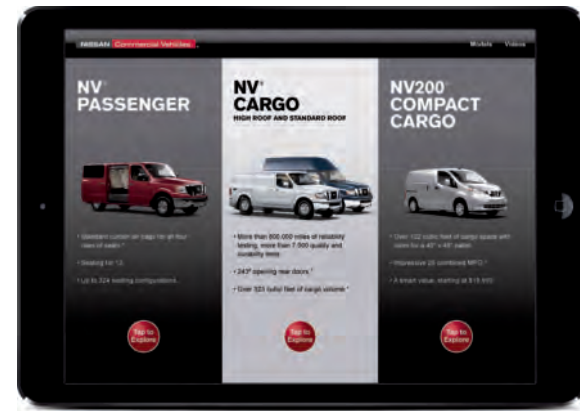

DISCOVER EVEN MORE WITH THE NCV APP

Want to know more? The Nissan Commercial Vehicles App is your go-to resource for the entire NV® lineup, including NV® Cargo, NV® Passenger and NV200® Compact Cargo. Sections include an in-depth product presentation, video testimonials from actual NCV owners, full specifications and much more.

Available on tablets and mobile

Swipe through virtual pages to learn about features.

Simple touch-points reveal additional information.

View exterior color and rotate angles.

Thumbs Off Your Phone While Driving!