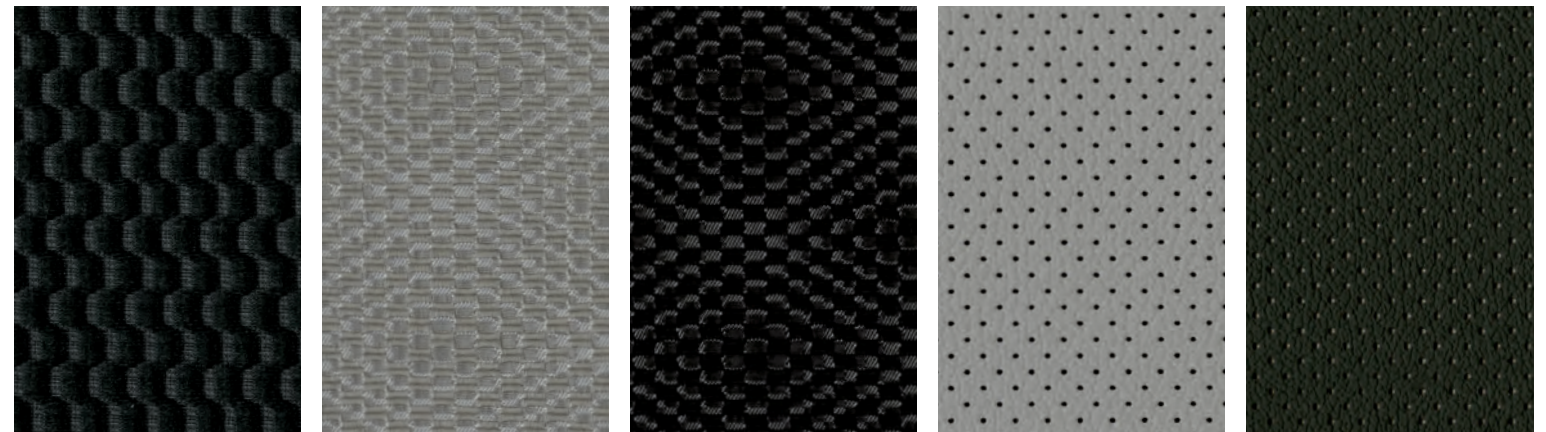

Caspian Blue RBV

Magnetic Black G41

	S	SV	SL
LIGHT GRAY CLOTH			
LIGHT GRAY LEATHER			
CHARCOAL CLOTH			
CHARCOAL LEATHER			

■ Standard  
 Nissan has taken care to ensure that the color swatches presented here are the closest possible representations of actual vehicle colors. Swatches may vary slightly due to the printing process and whether viewed in daylight, fluorescent or incandescent light. Please see the actual colors at your local Nissan dealer.

CHOOSE YOUR INTERIOR

Rogue Sport™ SL shown in Charcoal Leather with optional equipment.

Charcoal Cloth S    Light Gray Cloth SV    Charcoal Cloth SV    Light Gray Leather SL    Charcoal Leather SL