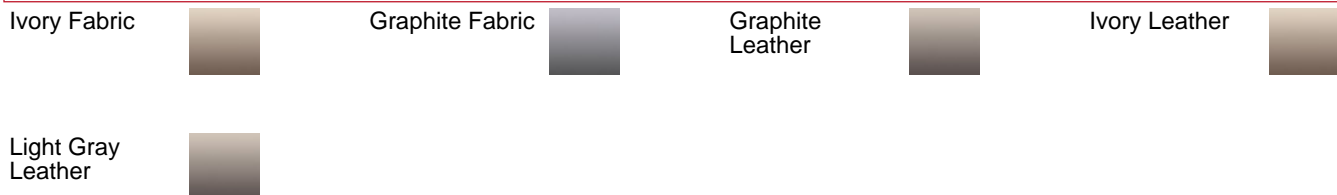

Interior colors available for your Avalon

MSRP*
2005 Manufacturer's Suggested Retail Price, excludes the Delivery, Processing and Handling Fee of $540 for Cars and $565 for Trucks, Vans and SUVs. (Historically, vehicle manufacturers and distributors have charged a separate fee for processing, handling and delivering vehicles to dealerships. Toyota's charge for these services is called the "Delivery, Processing and Handling Fee" and is based on the value of the processing, handling and delivery services Toyota provides as well as Toyota's overall pricing structure. Toyota may make a profit on the Delivery, Processing and Handling Fee.) Excludes taxes, license, title and available or regionally required equipment. The Delivery, Processing and Handling Fee in AL, FL, GA, NC and SC is $35 higher for Trucks, Sienna and SUVs, and $50 higher for all other Toyota vehicles. The Delivery, Processing and Handling Fee in AR, LA, MS, OK and TX is $35 higher for all Toyota vehicles. Actual dealer price may vary. Pricing, specifications, standard features and available equipment are based on information available when this page was produced and are subject to change without notice.