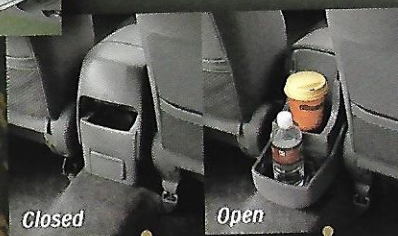

12-volt power outlet in the cargo area. Clearly, RAV4

is a vehicle that understands and responds

completely to life as we live it today.

Versatile Rear Cup Holders

Grocery Bag Hooks

*Available Versatile Tonneau Cover
with Split Retractable Blind*