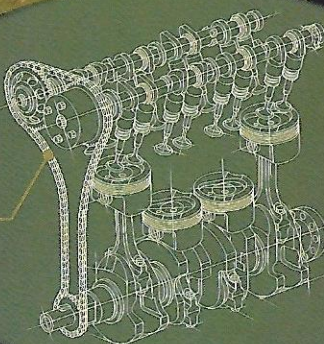

Serious pleasure.

The RAV4 is a grown-up fun machine driven by a powerful VVT-i engine for smooth performance and ground-gripping torque. With All-Season radials on 16" wheels, a sophisticated suspension system, strategically placed skid plates with over 7" of ground clearance and available full-time 4WD, RAV4 can take you to your favorite out-of-the-way spots. And if you're concerned about safety, any place you go, you'll go with confidence,

thanks to the many safety features listed below. The RAV4's body design itself is engineered for high rigidity and energy absorption. RAV4 never loses sight of your well-being.

Because, while fun is fun, safety is serious business.

- Driver and front passenger air bag Supplemental Restraint System (SRS)*
- Soft energy-dissipating interior trim
- 3-point seatbelts in all positions
- Driver and front passenger seatbelt pretensioners with force limiters
- Available 4-wheel Anti-lock Brake System (ABS) with Electronic Brake-force Distribution (EBD)
- Front ventilated disc/rear drum brakes
- Side-impact door beams
- Child-protector rear door locks
- Available full-time 4-wheel drive
- Rear load-sensing brake proportioning valve
- Center high-mount stop lamp (CHMSL)

Advanced VVT-i Engine