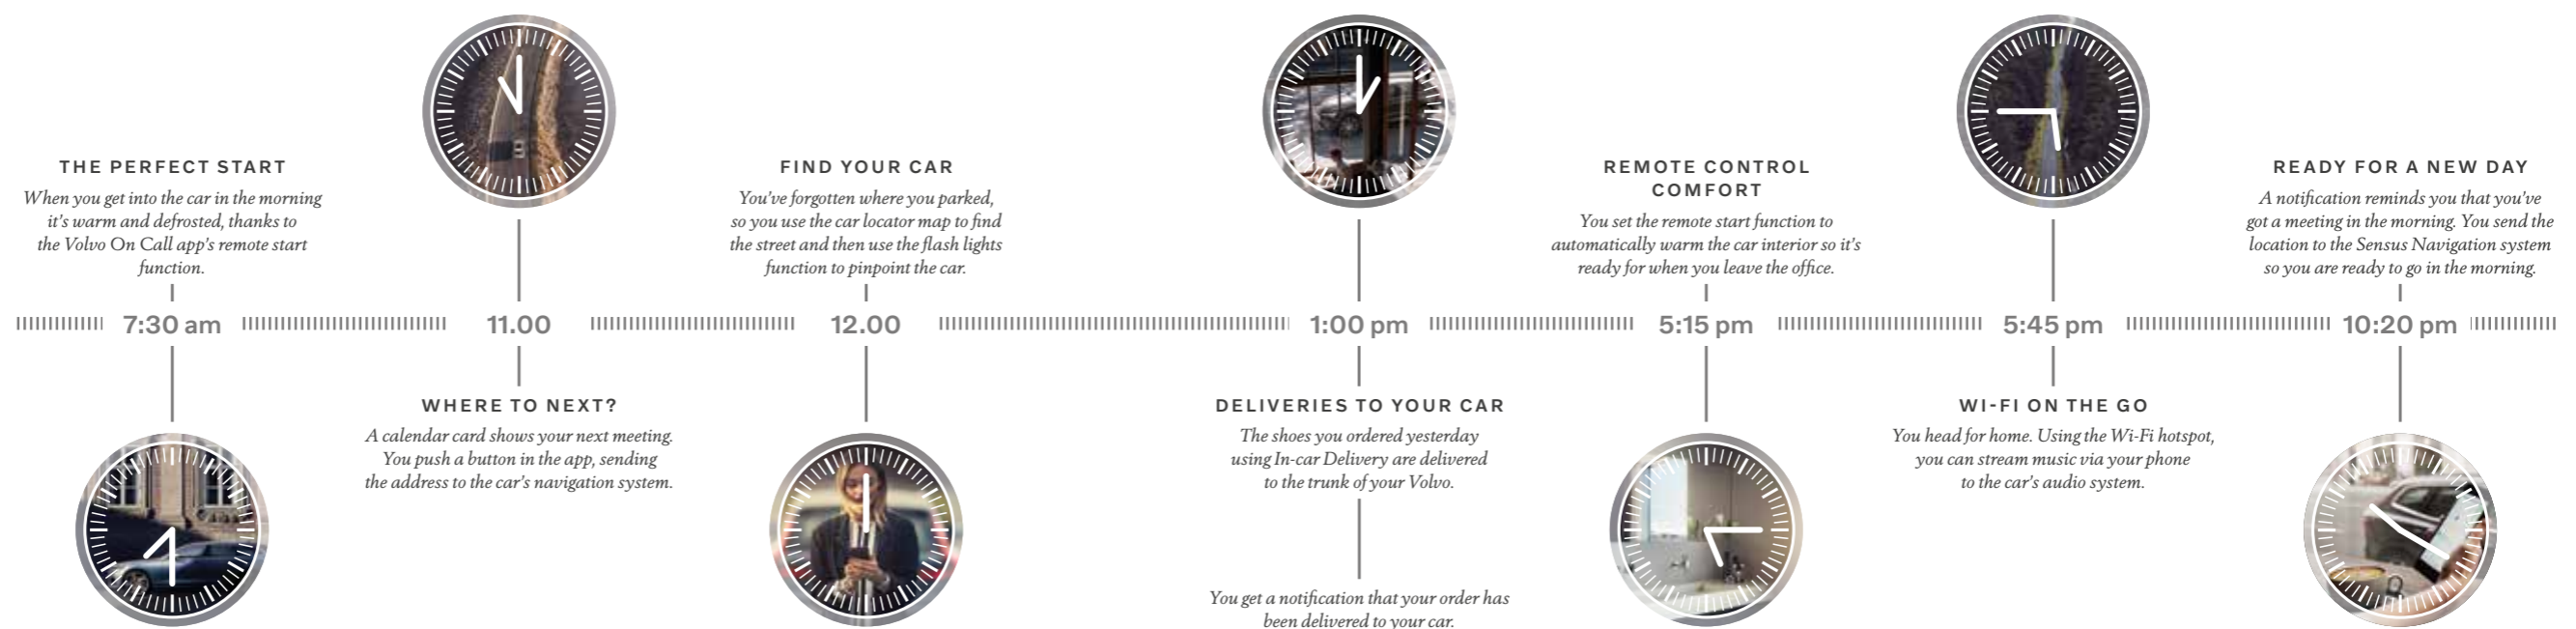

YOUR DAY MADE EASIER WITH VOLVO ON CALL

From saving you time in the morning to helping you relax on the way home, Volvo On Call becomes an indispensable part of your daily routine.