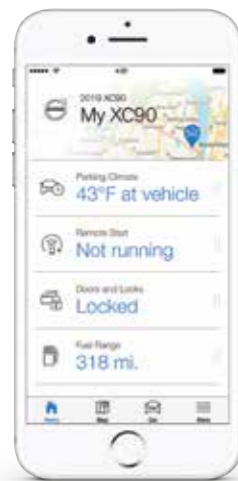

YOUR DAY MADE EASIER WITH VOLVO ON CALL

From saving you time in the morning to helping you relax on the way home, Volvo On Call becomes an indispensable part of your daily routine.