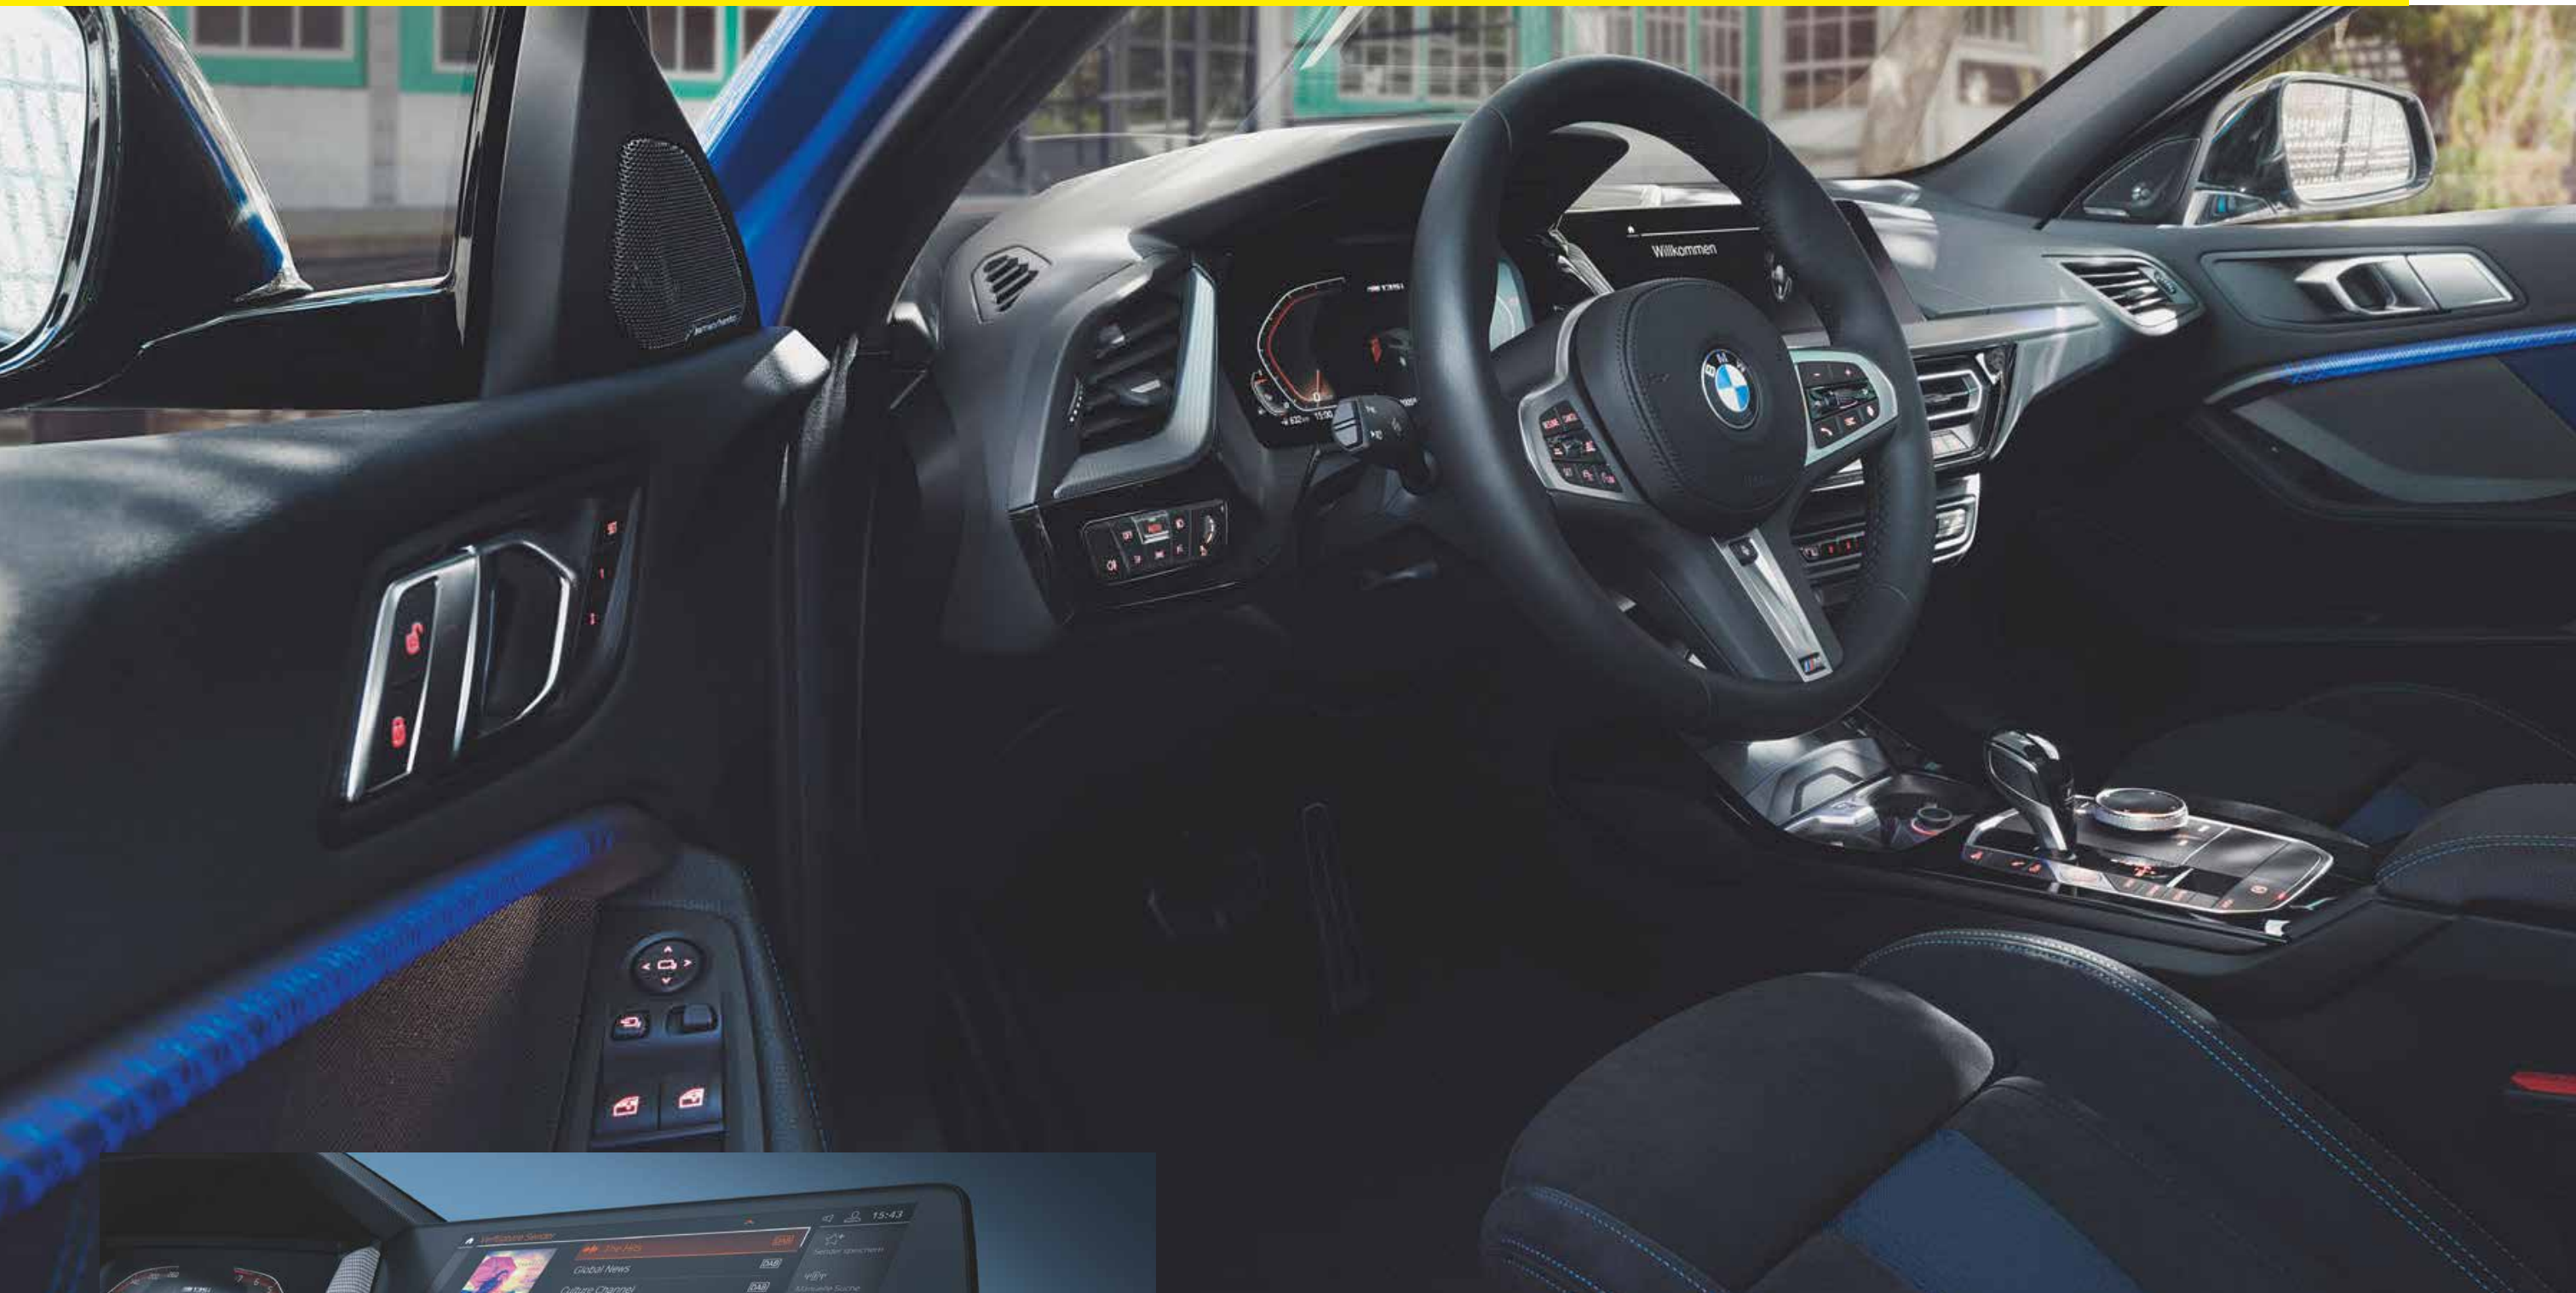

WINNER – CCT100 PREMIUM
LOWER MEDIUM CAR OF THE YEAR.
"IMPRESSIVE PERFORMANCES IN ALL THE
AREAS THAT MAKE A GOOD COMPANY CAR."

CompanyCar Today, January 2020

[Read the full review](#)