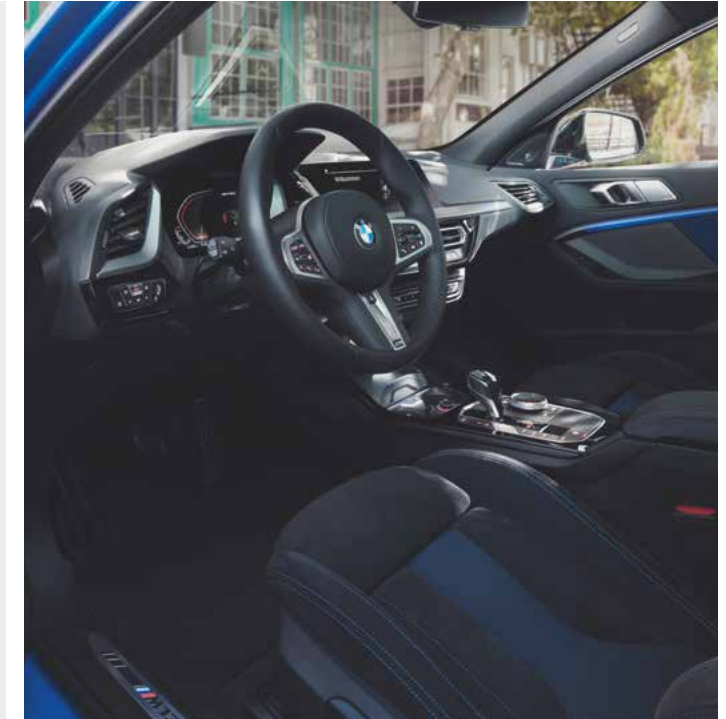

COMFORT PACK II.

- ☐ Automatic tailgate
- ☐ Comfort Access
- ☐ Seat adjustment – front, electric with driver memory
- ☐ Steering wheel heating

Only with Comfort Pack I for SE and Sport models.