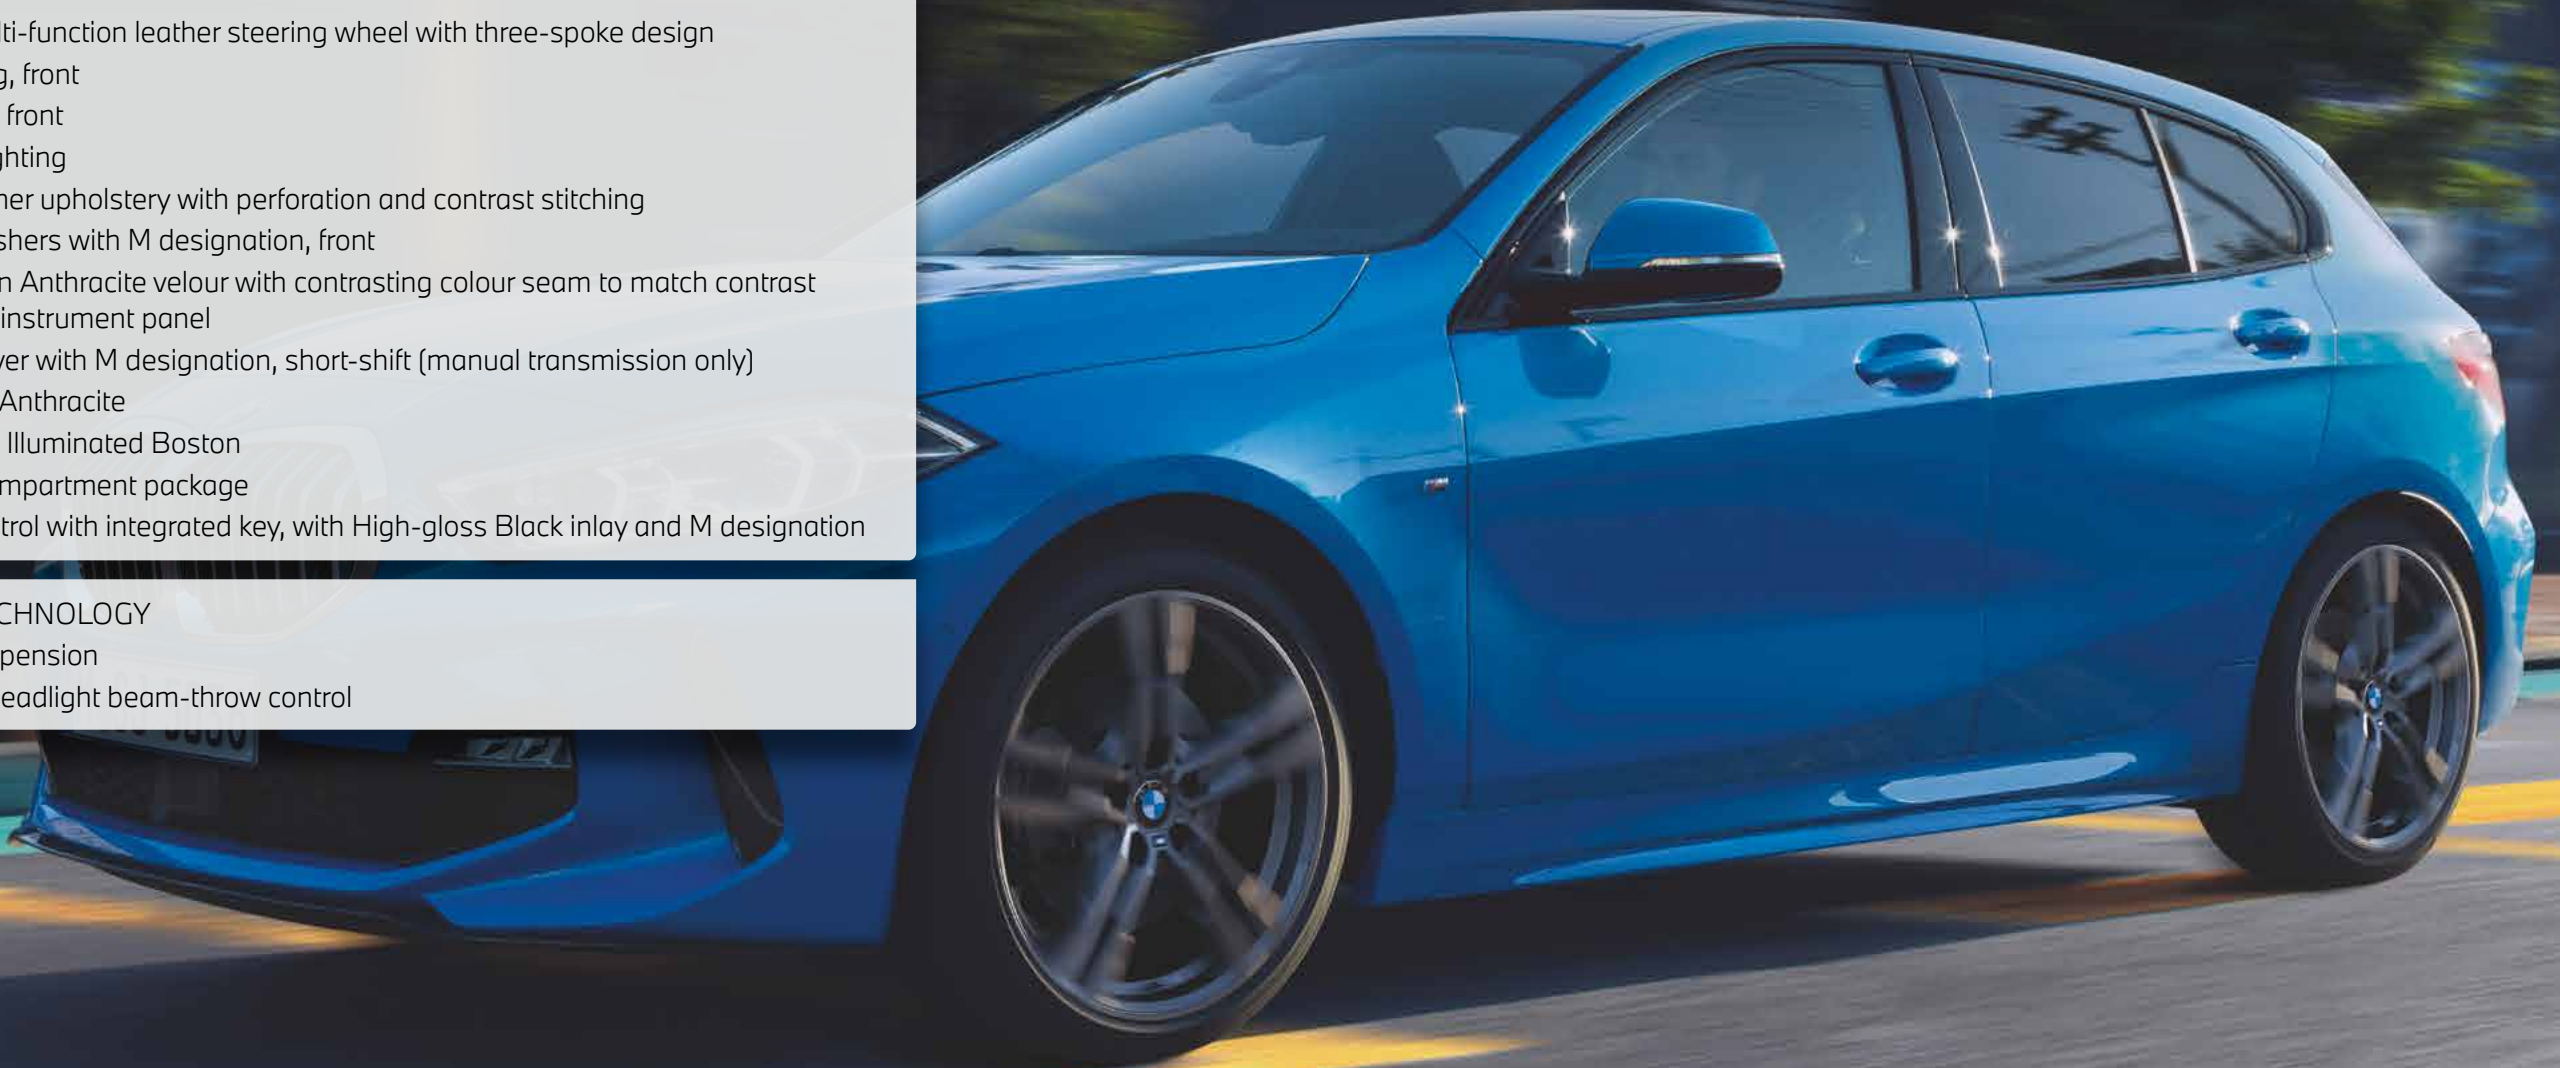

M SPORT.

In addition / replacement to Sport models

EXTERIOR

- 18" M light alloy Double-spoke style 819 M wheels
- M aerodynamic bodystyling including:
  - Front bumper with independent design in body colour with Dark Shadow inserts
  - Rear bumper with independent design in body colour with Dark Shadow diffuser
  - Side sill covers with independent design in body colour
- Exterior mirrors - electrically-folding with anti-dazzle
- Kidney grille, Chrome frame with Satin Aluminium struts
- M logo designation, side – Chrome

INTERIOR

- M Sport multi-function leather steering wheel with three-spoke design
- Seat heating, front
- Sport seats, front
- Extended lighting
- Dakota leather upholstery with perforation and contrast stitching
- Door sill finishers with M designation, front
- Floor mats in Anthracite velour with contrasting colour seam to match contrast stitching on instrument panel
- Gearshift lever with M designation, short-shift (manual transmission only)
- Headlining, Anthracite
- Interior trim, Illuminated Boston
- Luggage compartment package
- Remote control with integrated key, with High-gloss Black inlay and M designation

SAFETY & TECHNOLOGY

- M Sport suspension
- Automatic headlight beam-throw control