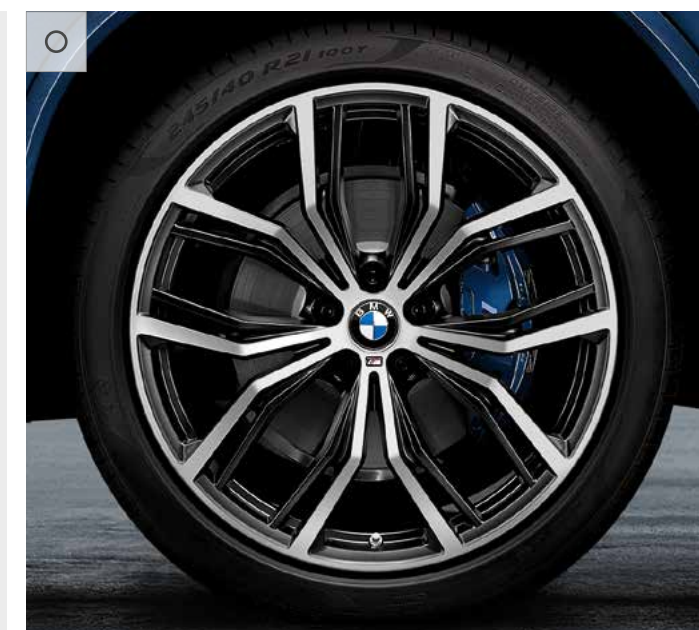

21" BMW M LIGHT ALLOY Y-SPOKE STYLE 701 M WHEELS, BICOLOUR BLACK MATT.

21" BMW M light alloy Y-spoke style 701 M wheels in Bicolour Black Matt, gloss-lathed. Summer complete wheel set with run-flat mixed tyres.