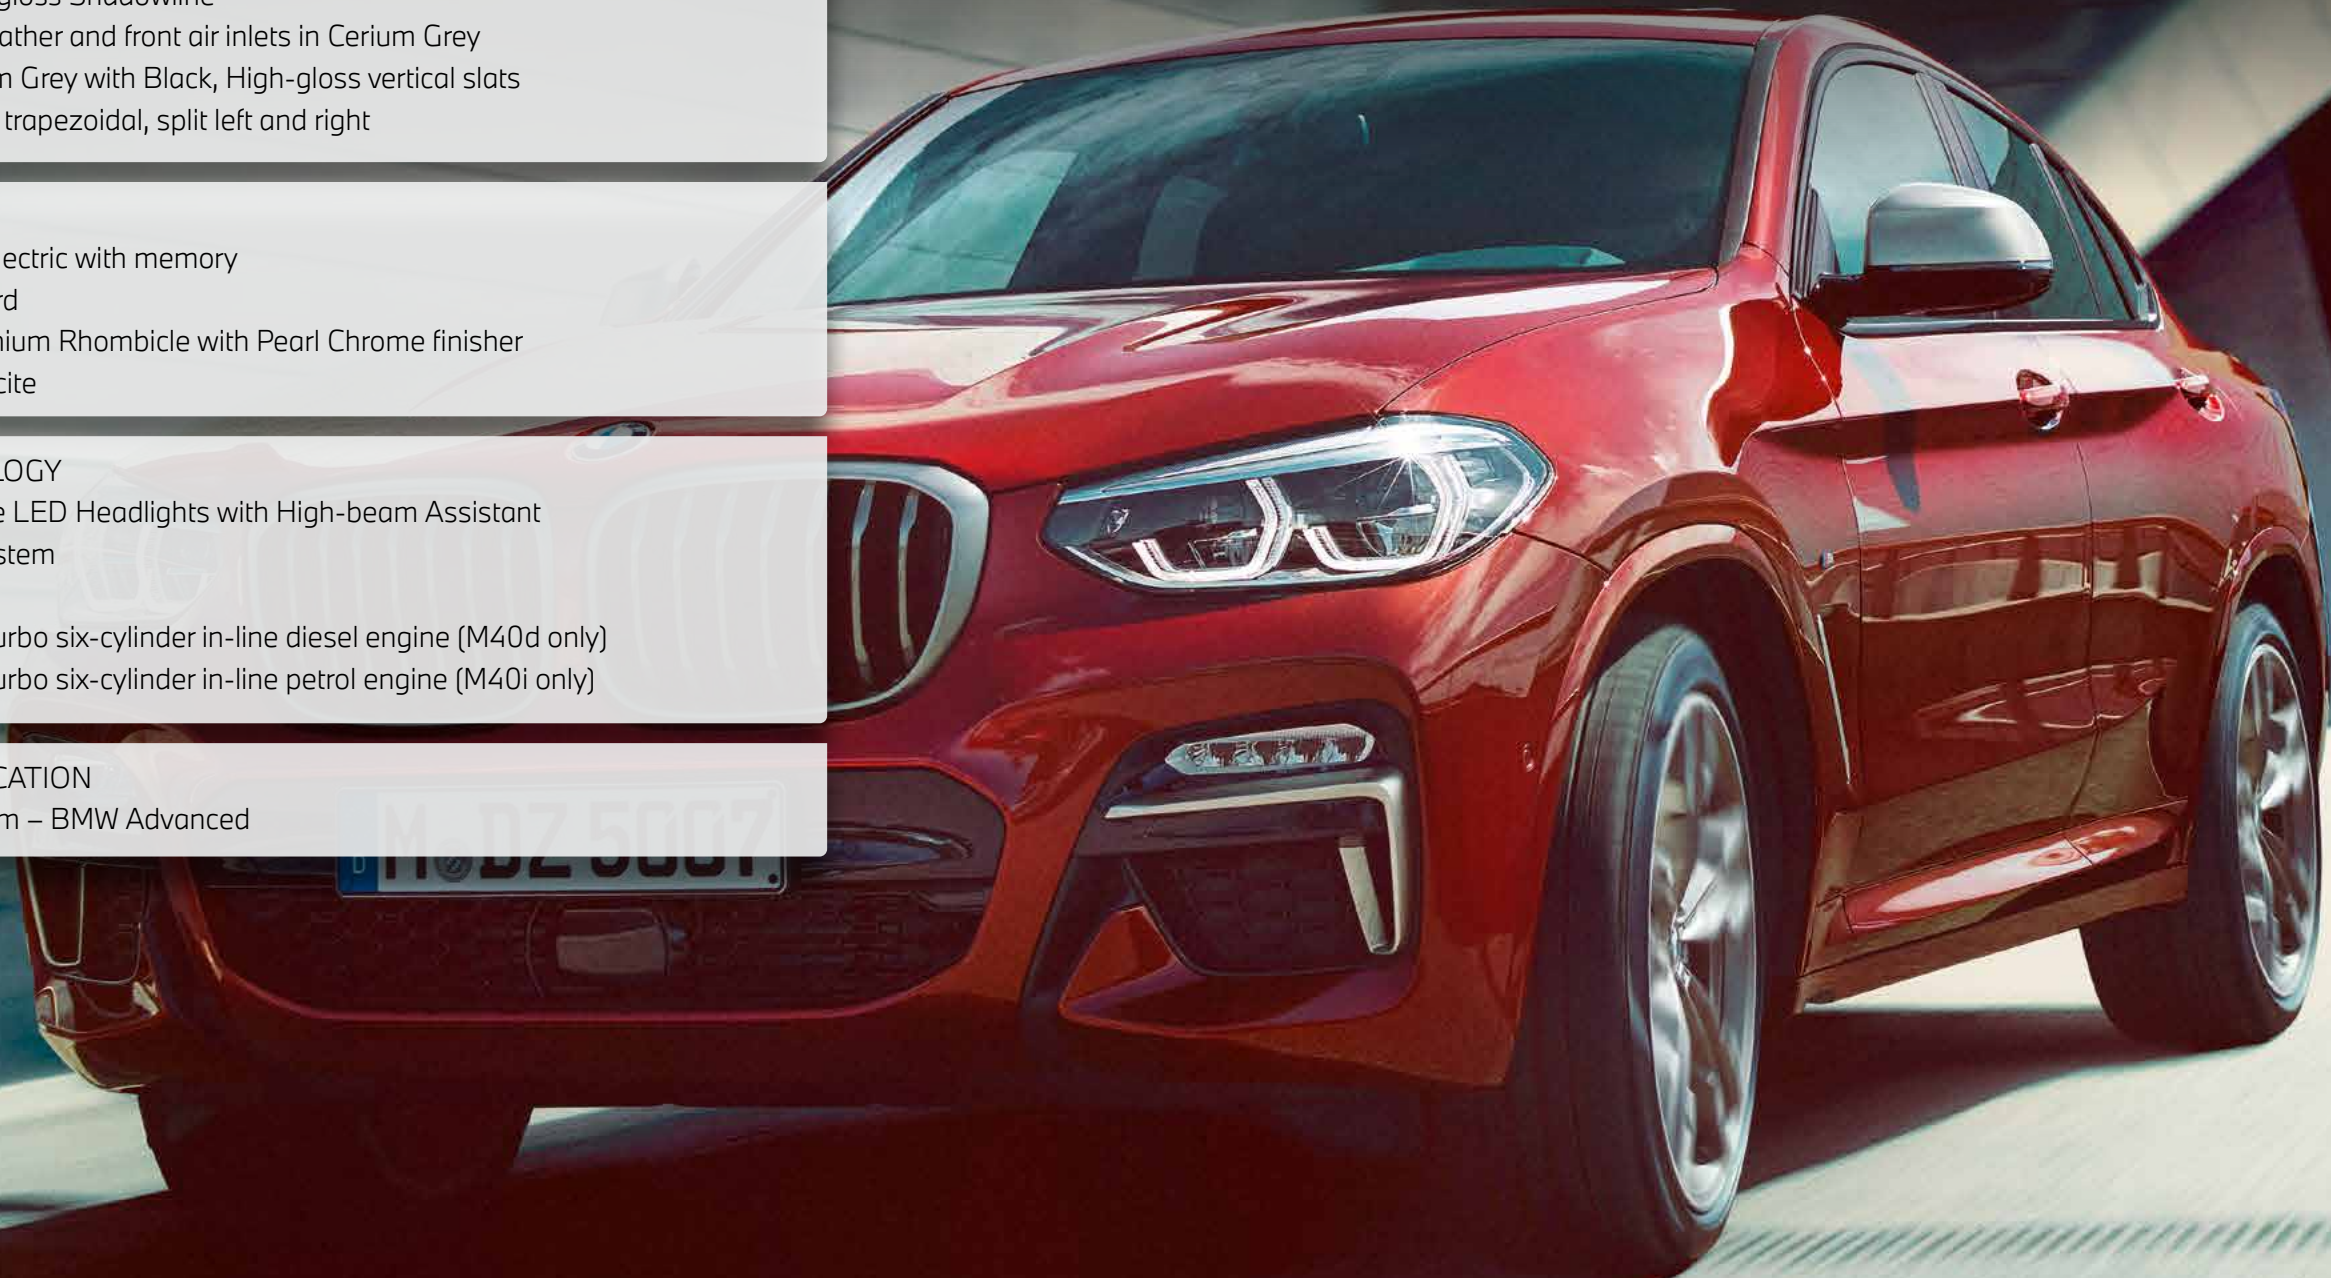

In addition / replacement to M Sport models

EXTERIOR

- 20" M light alloy Double-spoke style 699 M wheels, Bicolour Orbit Grey
- Exterior trim, High-gloss Shadowline
- Mirror caps, Air Breather and front air inlets in Cerium Grey
- Kidney grille, Cerium Grey with Black, High-gloss vertical slats
- Exhaust tailpipes – trapezoidal, split left and right

INTERIOR

- Seat adjustment, electric with memory
- Sensatec dashboard
- Interior trim, Aluminium Rhombicle with Pearl Chrome finisher
- Headlining, Anthracite

SAFETY & TECHNOLOGY

- BMW Icon Adaptive LED Headlights with High-beam Assistant
- M Sport braking system
- M Sport differential
- BMW TwinPower Turbo six-cylinder in-line diesel engine (M40d only)
- BMW TwinPower Turbo six-cylinder in-line petrol engine (M40i only)

AUDIO & COMMUNICATION

- Loudspeaker system – BMW Advanced