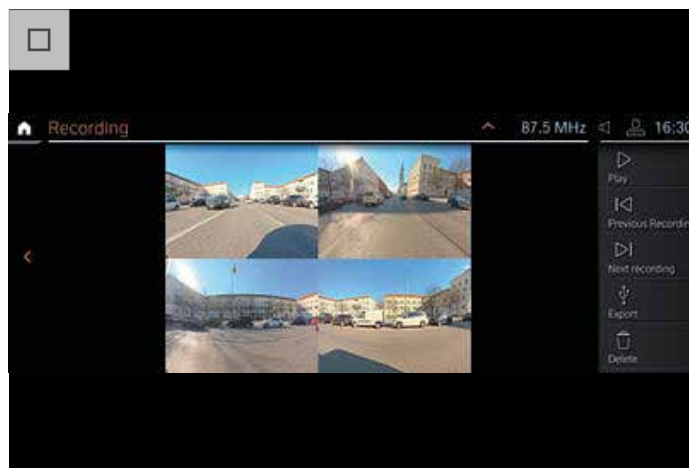

DRIVE RECORDER.

The Drive Recorder allows you to record a video of the vehicle's surroundings and play back on the Central Information display, or even on the CE device via USB export. Important vehicle information such as speed and GPS position are saved in sync with the video.

Only with Technology Pack.