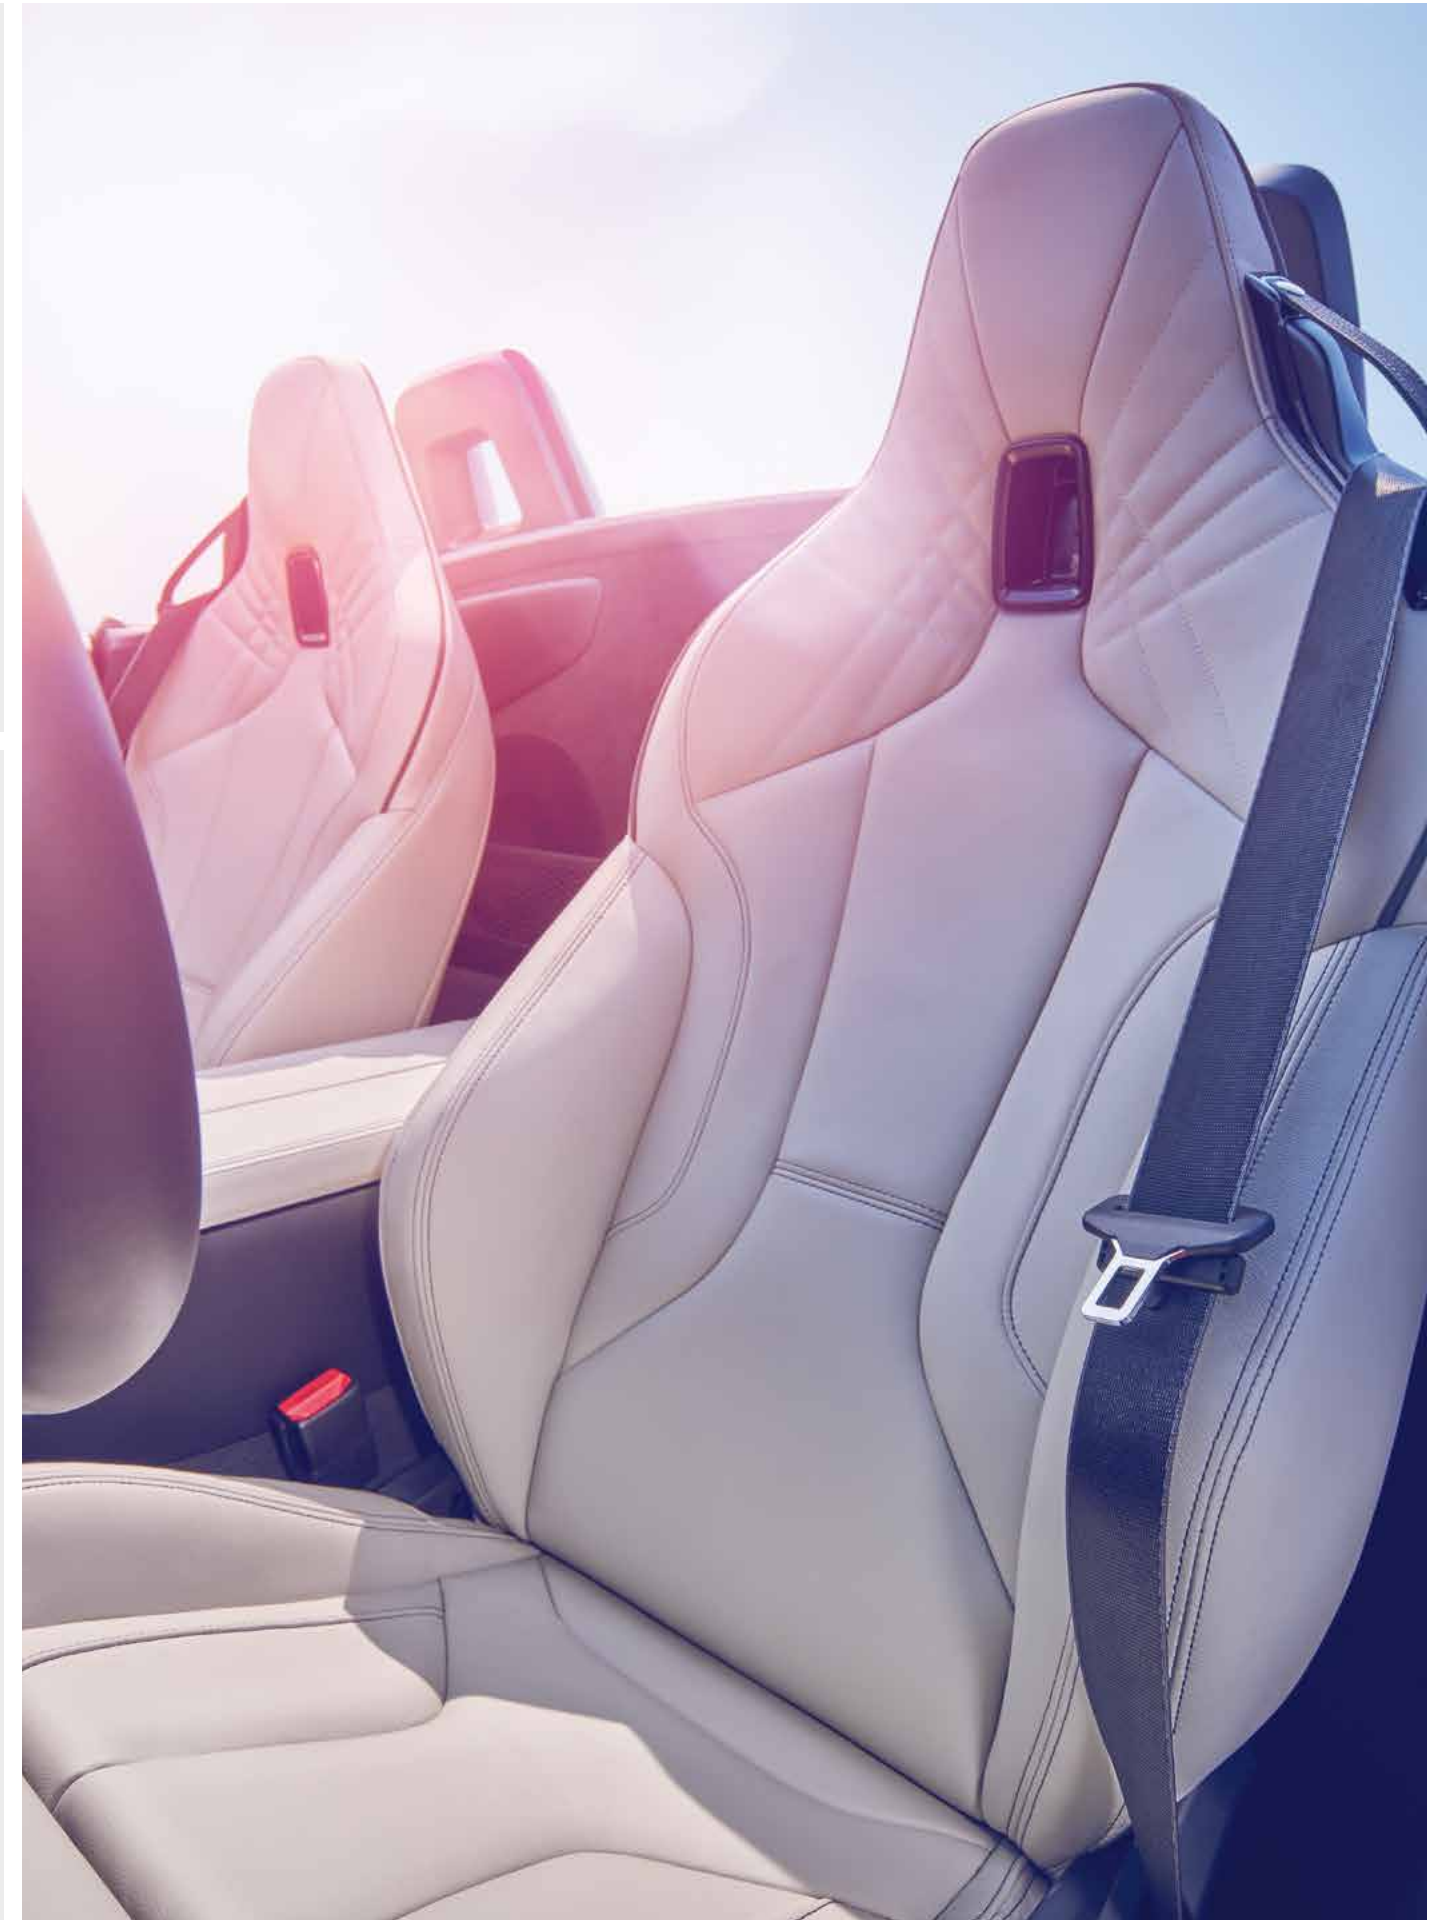

UPHOLSTERY & INTERIOR TRIMS.

LEATHER.

Vernasca leather in Ivory White with decorative stitching

Available with
☒ Sport
☒ M Sport
☒ M40i

Vernasca leather in Black with decorative stitching

Available with
☒ Sport
☒ M Sport
☒ M40i

Vernasca leather in Magma Red with decorative stitching

Available with
☒ Sport
☒ M Sport
☒ M40i

Vernasca leather in Cognac with decorative stitching

Available with
☒ Sport
☒ M Sport
☒ M40i

INTERIOR TRIMS.

High-gloss, Black

Available with
☒ Sport
☐ M Sport
☐ M40i

Aluminium Mesh effect

Available with
☐ Sport
☐ M Sport
☐ M40i

Aluminium Tetrakon

Available with
☒ M Sport
☒ M40i