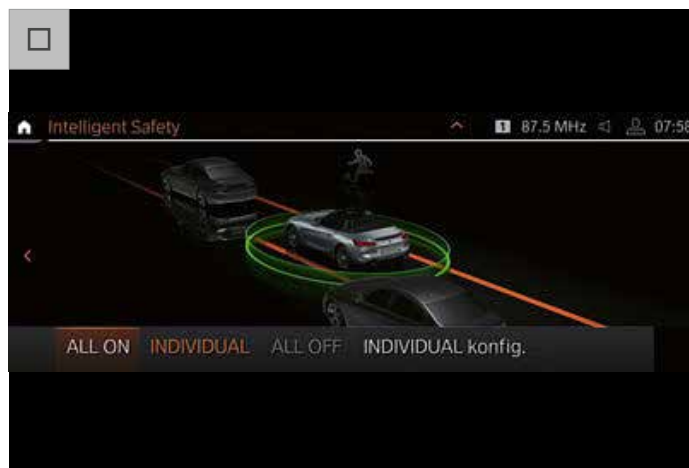

DRIVING ASSISTANT.

Driving Assistant supports you in various driving situations and brakes automatically in an emergency. Features include Lane Departure and Lane Change Warnings, Approach control warning, Crossing traffic warning, Rear collision prevention and Speed Limit Info.

Exclusively available as part of the Driving Assistance package.