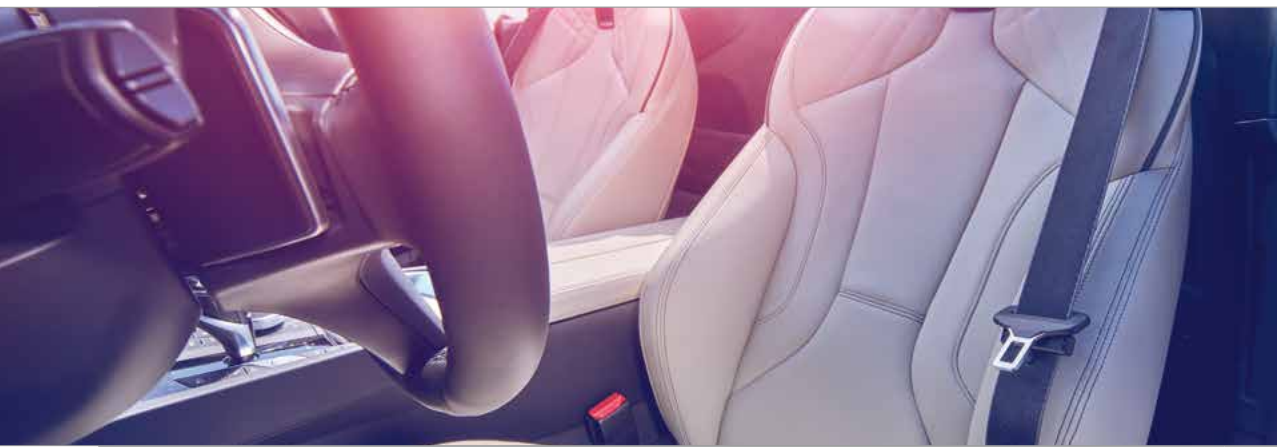

OPTIONAL EQUIPMENT.

	sDrive20i Sport	sDrive20i M Sport	sDrive30i Sport	sDrive30i M Sport	M40i

BMW EFFICIENT DYNAMICS

Auto Start-Stop	■	■	■	■	■
Brake Energy Regeneration	■	■	■	■	■
ECO PRO mode	■	■	■	■	■
Electric Power Steering (EPS) with Servotronic	■	■	■	■	■
Lightweight Engineering	■	■	■	■	■
Optimum Shift Indicator	■	■	■	■	■
Reduced rolling resistance tyres	■	■	■	■	■

Individual BMW EfficientDynamics features may be excluded, depending on the optional equipment chosen. Your BMW Retailer will be pleased to provide you with more information.

PAINTWORK

Non-metallic Available in Alpine White	■	■	■	■	■
Metallic Available in Black Sapphire, Glacier Silver¹, Mediterranean Blue¹, Mineral White¹, Misano Blue² or San Francisco Red	□	□	-	-	-
Available in Frozen Grey	-	-	□	□	□

UPHOLSTERY

Vernasca leather with decorative stitching Available in Black, Cognac, Ivory White or Magma Red	■	■	■	■	■

INTERIOR TRIMS

Aluminium Mesh effect	□	-	□	-	-
Aluminium Tetragon	-	□	-	□	□
High-gloss Black	■	□	■	□	□

¹ = Only available for Sport models. ² = Only available for M Sport and M40i models.