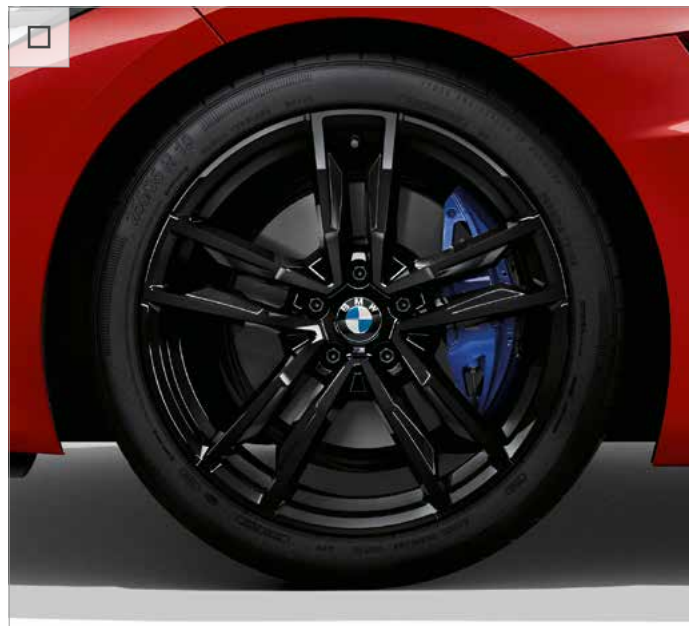

19" M LIGHT ALLOY DOUBLE-SPOKE STYLE 799 M WHEELS, JET BLACK.

19" M light alloy Double-spoke style 799 M wheels, Jet Black, front 9 J x 19 with 255/35 ZR19, rear 10 J x 19 with 275/35 ZR19 tyres.

Exclusively available with Shadowline Plus.

19" M LIGHT ALLOY DOUBLE-SPOKE STYLE 799 M WHEELS, BICOLOUR JET BLACK.

19" M light alloy Double-spoke style 799 M wheels, Bicolour Jet Black, front 9 J x 19 with 255/35 ZR19, rear 10 J x 19 with 275/35 ZR19 tyres.

Exclusively available with M Sport Pro package.